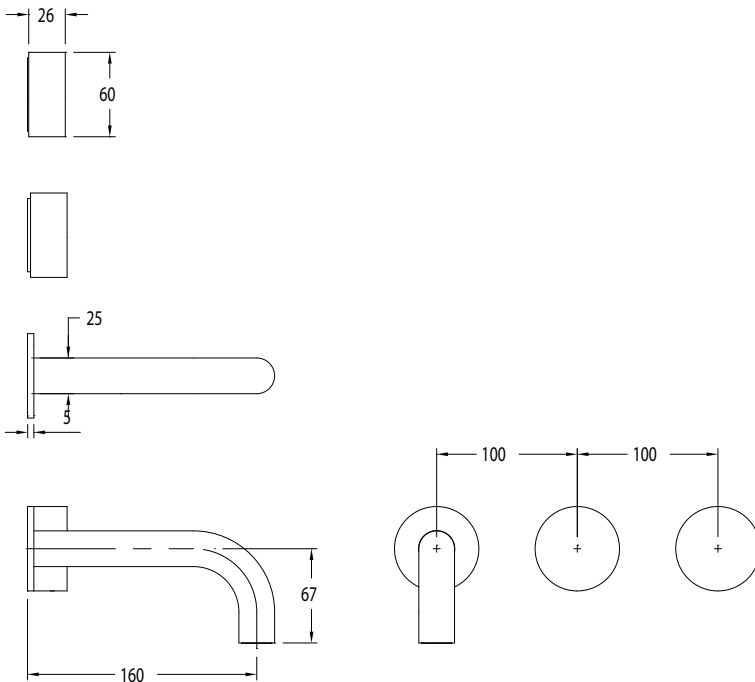

Milli Pure Wall Bath Hostess System 160mm with Cirque Textured Handle

SPECIFICATIONS

Recommended Use	Domestic, Commercial, Hotel
Colour Variations	Chrome, Matte Black, Brushed Nickel, Brushed Gunmetal
Recommended Pressure Range	300 - 500Kpa
Max Continuous Working Pressure	500Kpa
Max Continuous Working Temperature	65 deg. C
Suitable for Storage Tank Hot Water	Yes
Suitable for Continuous Flow Hot Water	Yes
Suitable for Gravity Feed Hot Water	No

WARRANTY

Warranty - Domestic Use	15 Years
Spare Parts	1 Year
Labour	1 Year

Please refer to Warranty Page for full Terms and Conditions

Dimensions are nominal measurements only.

Disclaimer: Products in this specification manual must by regulation be installed by licensed and registered trade people. The manufacturer/distributor reserves the right to vary specifications or delete models from their range without prior notification. Dimensions are nominal measurements only. Dimensions and set-outs listed are correct at time of publication however the manufacturer/distributor takes no responsibility for printing errors.

Published 22/08/2019

To see the complete Milli range go to www.reece.com.au/bathrooms