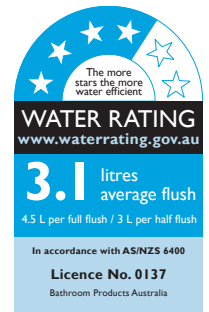

LAUFEN Pro A Rimless Close Coupled Back to Wall Toilet Suite Back Inlet with Soft Close Seat White (4 Star)

1813050

SPECIFICATIONS

Recommended Use	Domestic, Hotel & Commercial
Pan Material	Vitreous China
Toilet Seat Material	Duroplast
Weight of Pan	38 kg
Weight of Cistern	15.3 kg
Water Inlet Position	Back Inlet
Toilet Seat Type	Soft Close
Rim Configuration	Rimless
Outlet Type	P Trap/S Trap using conversion bend (supplied)
Pan Fixing	Screwed to the floor using brackets (supplied) and bedded with sealant
Inlet Valve Pressure Rating	500 kPa

WARRANTY

Warranty - Domestic Use	15 Years
Spare Parts & Labour	12 Months

Please refer to Warranty Page for full Terms and Conditions

Dimensions are nominal measurements only.

CLEANING RECOMMENDATIONS:

We recommend the use of soapy water or approved cleaners. This product should not be cleaned with abrasive materials. Damage caused by any improper treatment is not covered by the product warranty. Refer to Warranty Conditions

Disclaimer: Products in this specification manual must by regulation be installed by licensed and registered trade people. The manufacturer/distributor reserves the right to vary specifications or delete models from their range without prior notification. Dimensions are nominal measurements only. Dimensions and set-outs listed are correct at time of publication however the manufacturer/distributor takes no responsibility for printing errors.

Published 28/10/2022

To see the complete Laufen range go to www.reece.com.au/bathrooms