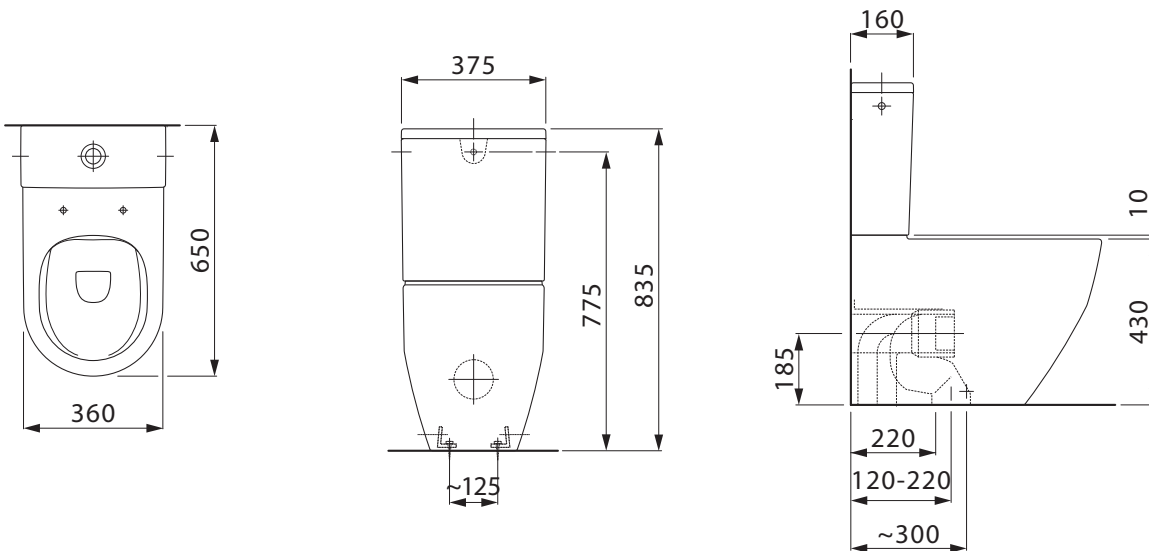

LAUFEN Pro A Rimless Close Coupled Back to Wall Toilet Suite Back Inlet with Soft Close Seat White (4 Star)

1813050

SPECIFICATIONS

Recommended Use	Domestic, Hotel & Commercial
Pan Material	Vitreous China
Toilet Seat Material	Duroplast
Weight of Pan	38 kg
Weight of Cistern	15.3 kg
Water Inlet Position	Back Inlet
Toilet Seat Type	Soft Close
Rim Configuration	Rimless
Outlet Type	P Trap/S Trap using conversion bend (supplied)
Pan Fixing	Screwed to the floor using brackets (supplied) and bedded with sealant
Inlet Valve Pressure Rating	500 kPa

WARRANTY

Warranty - Domestic Use	15 Years
Spare Parts & Labour	12 Months

Please refer to Warranty Page for full Terms and Conditions

Dimensions are nominal measurements only.

CLEANING RECOMMENDATIONS:

We recommend the use of soapy water or approved cleaners. This product should not be cleaned with abrasive materials. Damage caused by any improper treatment is not covered by the product warranty. Refer to Warranty Conditions

Disclaimer: Products in this specification manual must by regulation be installed by licensed and registered trade people. The manufacturer/distributor reserves the right to vary specifications or delete models from their range without prior notification. Dimensions are nominal measurements only. Dimensions and set-outs listed are correct at time of publication however the manufacturer/distributor takes no responsibility for printing errors.

Published 28/10/2022

To see the complete Laufen range go to www.reece.com.au/bathrooms