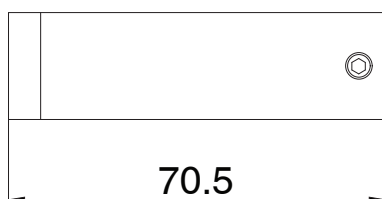

mizu

Mizu Soothe Robe Hook Brushed Gunmetal

2265122

| SPECIFICATIONS | |
|--|---------------------------|
| Recommended Use | Domestic;Hotel;Commercial |
| Colour Finish | Brushed Gunmetal |
| Primary Material | Brass |
| WARRANTY | |
| Replacement Only - Domestic Use (Years) | 10 |
| Parts Replacement Only (Years) | 1 |
| <i>Please refer to Warranty Page for full Terms and Conditions</i> | |