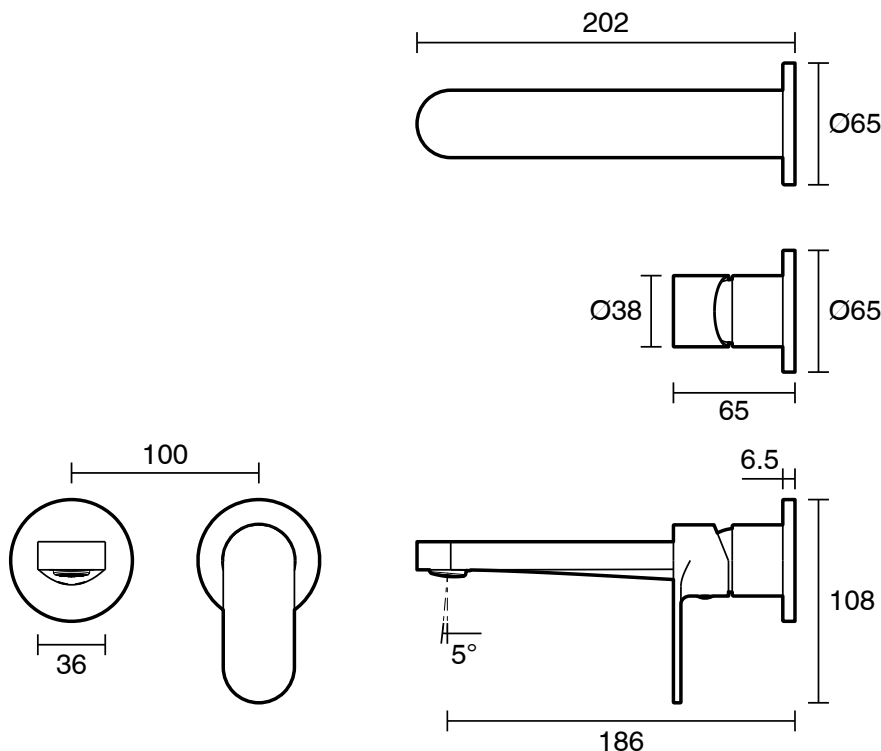

mizu

Mizu Soothe MK2 Wall Basin/Bath Mix 2Pc Trimset Brushed Gunmetal (6 Star)

2265230

SPECIFICATIONS	
Recommended Use	Domestic;Commercial;Hotel
Colour Category	Gunmetal
Colour Finish	Gunmetal
Primary Material	Lead Free Brass
Hot Water Unit Suitability	Storage Tank;Continuous Flow
WARRANTY	
Warranty - Domestic Use (Years)	10
Spare Parts & Labour (Years)	1
<i>Please refer to Warranty Page for full Terms and Conditions</i>	

Disclaimer: Products in this specification manual must by regulation be installed by licensed and registered trade people. The manufacturer/distributor reserves the right to vary specifications or delete models from their range without prior notification. Dimensions are nominal measurements only. Dimensions and set-outs listed are correct at time of publication however the manufacturer/distributor takes no responsibility for printing errors.