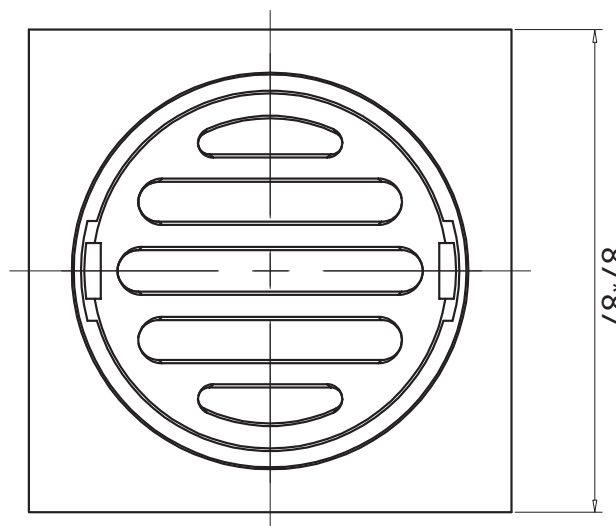

mizu

Mizu Drift Brass Trapscrew Grate Square 80mm Chrome

202293

SPECIFICATIONS

Recommended Use	Domestic, Hotel & Commercial
Material	Brass
Colour	Chrome
Finish	Polished

WARRANTY

Replacement Only - Domestic Use	12 Months

Please refer to Warranty Page for full Terms and Conditions

Dimensions are nominal measurements only.

CLEANING RECOMMENDATIONS:

We recommend using a soft cloth or moist sponge with soapy water or mild detergent. Rinse with clean water, towel dry after cleaning. Clean regularly to protect surface finish. Do not use chemical or abrasive cleaners, avoid using a scrubbing brush or scourer sponge to clean. A soft brush can be used for hard to reach places. Damage caused by any improper treatment is not covered by the product warranty. Refer to Warranty Conditions.

Disclaimer: Products in this specification manual must by regulation be installed by licensed and registered trade people. The manufacturer/distributor reserves the right to vary specifications or delete models from their range without prior notification. Dimensions are nominal measurements only. Dimensions and set-outs listed are correct at time of publication however the manufacturer/distributor takes no responsibility for printing errors.

Published 22/12/2021

To see the complete Mizu range go to
www.reece.com.au