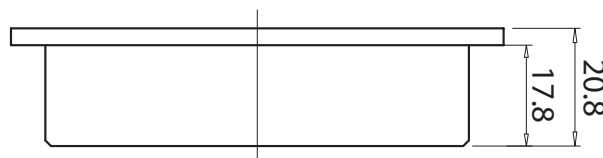

mizu

Mizu Drift Brass Trapscrew Grate Square 80mm Chrome

202293

SPECIFICATIONS

Recommended Use	Domestic, Hotel & Commercial
Material	Brass
Colour	Chrome
Finish	Polished

WARRANTY

Replacement Only - Domestic Use	12 Months

Please refer to Warranty Page for full Terms and Conditions

Dimensions are nominal measurements only.

CLEANING RECOMMENDATIONS:

We recommend using a soft cloth or moist sponge with soapy water or mild detergent. Rinse with clean water, towel dry after cleaning. Clean regularly to protect surface finish. Do not use chemical or abrasive cleaners, avoid using a scrubbing brush or scourer sponge to clean. A soft brush can be used for hard to reach places. Damage caused by any improper treatment is not covered by the product warranty. Refer to Warranty Conditions.

Disclaimer: Products in this specification manual must by regulation be installed by licensed and registered trade people. The manufacturer/distributor reserves the right to vary specifications or delete models from their range without prior notification. Dimensions are nominal measurements only. Dimensions and set-outs listed are correct at time of publication however the manufacturer/distributor takes no responsibility for printing errors.

Published 22/12/2021

To see the complete Mizu range go to
www.reece.com.au