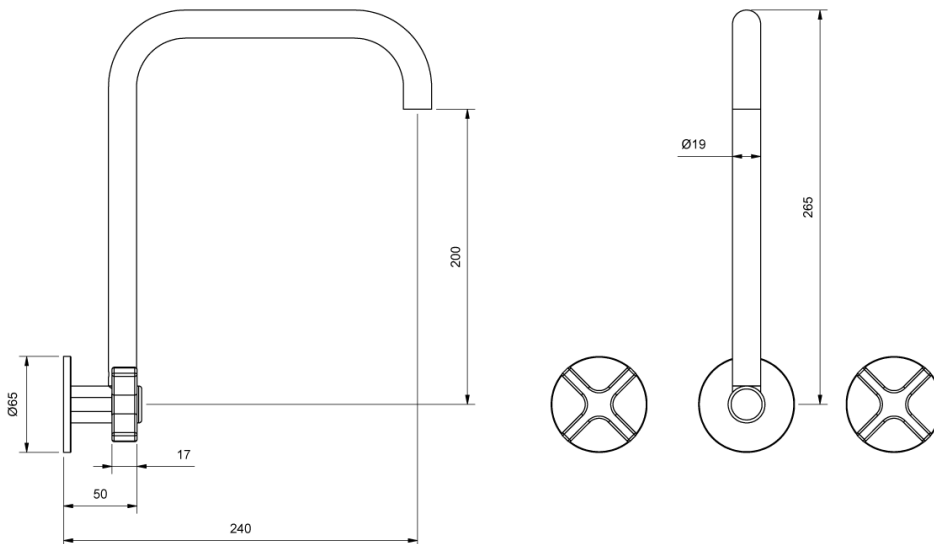

Milli Exo Wall Sink Set Brushed Nickel (4 Star)

2299091

SPECIFICATIONS

Recommended Use	Domestic, Hotel & Commercial
Colour	Brushed Nickel
Finish	Brushed
Body Material	Electroplated Brass
Recommended Pressure Range	150 - 500 kPa
Maximum Continuous Working Temperature	80 deg C
Suitable for Storage Tank Hot Water	Yes
Suitable for Continuous Flow Hot Water	Yes
Suitable for Gravity Feed Hot Water	No

WARRANTY

Warranty - Domestic Use	15 Years
Spare Parts & Labour	5 Years

Please refer to Warranty Page for full Terms and Conditions

Dimensions are nominal measurements only.

CLEANING RECOMMENDATIONS:

We recommend the use of soapy water or approved cleaners. This product should not be cleaned with abrasive materials. Damage caused by any improper treatment is not covered by the product warranty. Refer to Warranty Conditions

Disclaimer: Products in this specification manual must by regulation be installed by licensed and registered trade people. The manufacturer/distributor reserves the right to vary specifications or delete models from their range without prior notification. Dimensions are nominal measurements only. Dimensions and set-outs listed are correct at time of publication however the manufacturer/distributor takes no responsibility for printing errors.

Published 30/09/2022

To see the complete Milli range go to www.reece.com.au