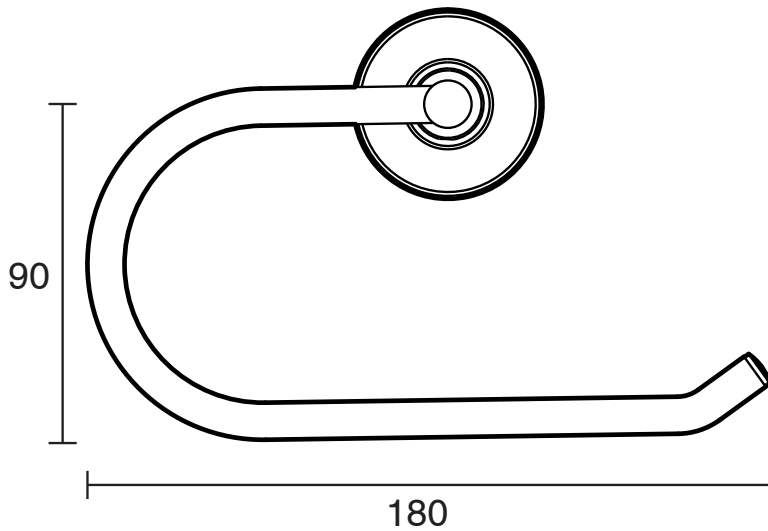

KADO

Kado Era Toilet Roll Holder Brushed Nickel

9512123

SPECIFICATIONS

Recommended Use	Domestic, Hotel & Commercial
Colour	Brushed Nickel
Material	Zinc/Steel

WARRANTY

Replacement Only - Domestic Use	10 Years
Parts Replacement Only	12 Months

Please refer to Warranty Page for full Terms and Conditions

Dimensions are nominal measurements only.

CLEANING RECOMMENDATIONS:

We recommend the use of soapy water or approved cleaners. This product should not be cleaned with abrasive materials. Damage caused by any improper treatment is not covered by the product warranty. Refer to Warranty Conditions

Disclaimer: Products in this specification manual must by regulation be installed by licensed and registered trade people. The manufacturer/distributor reserves the right to vary specifications or delete models from their range without prior notification. Dimensions are nominal measurements only. Dimensions and set-outs listed are correct at time of publication however the manufacturer/distributor takes no responsibility for printing errors.

Published 12/10/2023

To see the complete Kado range go to www.reece.com.au