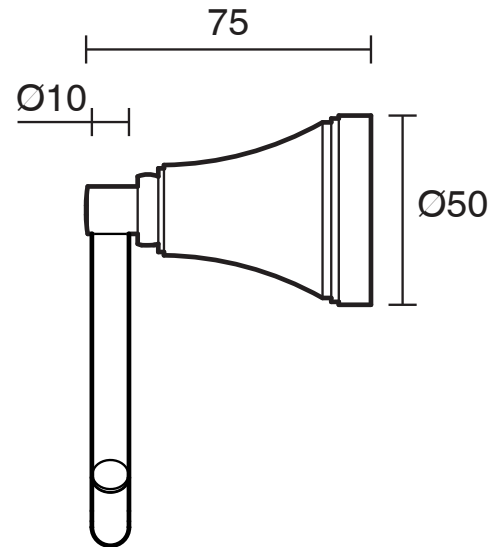

KADO

Kado Era Toilet Roll Holder Brushed Nickel

9512123

SPECIFICATIONS

Recommended Use	Domestic, Hotel & Commercial
Colour	Brushed Nickel
Material	Zinc/Steel

WARRANTY

Replacement Only - Domestic Use	10 Years
Parts Replacement Only	12 Months

Please refer to Warranty Page for full Terms and Conditions

Dimensions are nominal measurements only.

CLEANING RECOMMENDATIONS:

We recommend the use of soapy water or approved cleaners. This product should not be cleaned with abrasive materials. Damage caused by any improper treatment is not covered by the product warranty. Refer to Warranty Conditions

Disclaimer: Products in this specification manual must by regulation be installed by licensed and registered trade people. The manufacturer/distributor reserves the right to vary specifications or delete models from their range without prior notification. Dimensions are nominal measurements only. Dimensions and set-outs listed are correct at time of publication however the manufacturer/distributor takes no responsibility for printing errors.

Published 12/10/2023

To see the complete Kado range go to www.reece.com.au