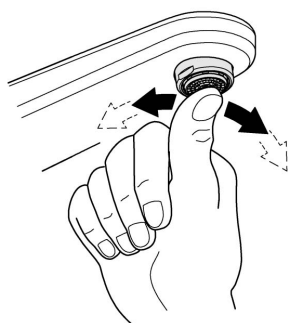

RAINSHOWER COSMOPOLITAN  
310MM OVERHEAD SHOWER  
MODEL #26626A00

*Pure Freude  
an Wasser*

Spare Parts

Pos.-nr.	Product Description	Order-nr.	Units per package
1	Spare part set	45933000	1

48166000

SpeedClean