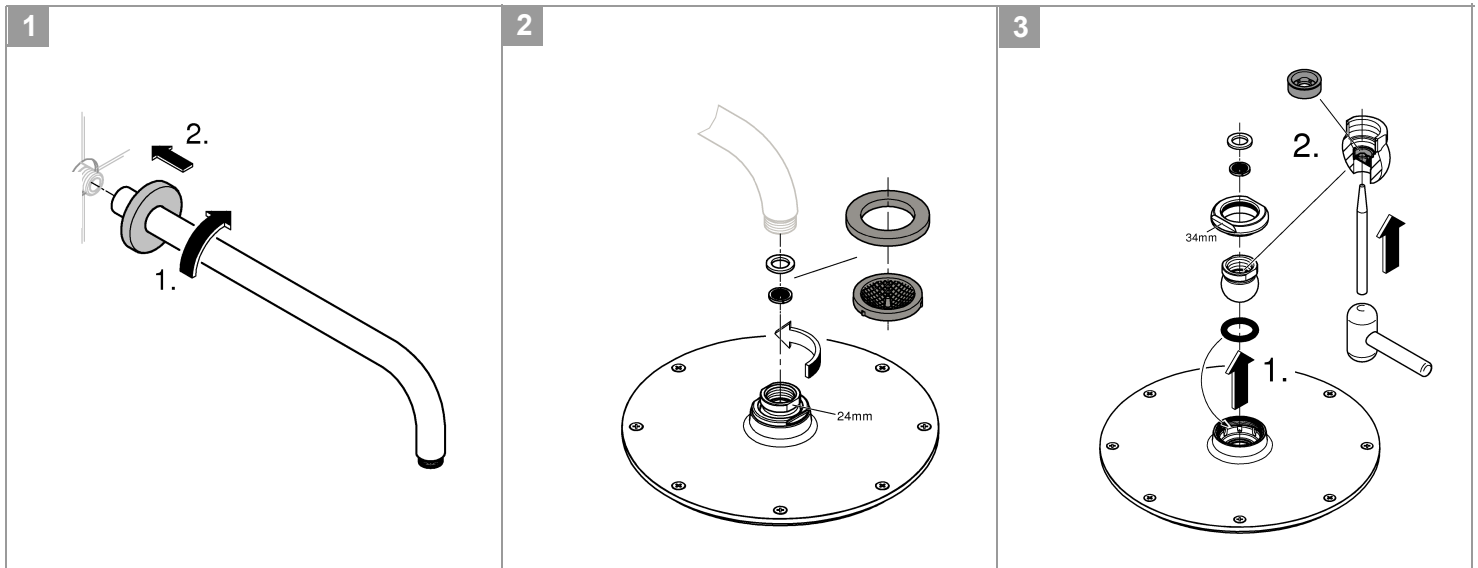

Installation

Installation Instructions

This shower is suitable for use with high pressure water applications. Using this product in conjunction with gravity-fed water heaters, low and unequal pressure supply systems, tempering valves & thermostatic mixing valves may result in unsatisfactory performance.

Suitable for High Pressure applications 150kPa – 500kPa

Care must be taken by the installing tradesperson to ensure connecting threads do not damage the flow controller when installing this product.

The installation tradesperson must ensure they install this product in accordance with AS/NZS 3500 and all other relating AS/NZS regulations that apply to the installation of this product.

Maximum static pressure of 500kPa.

For applications where 500kPa static pressure is exceeded, a suitably certified pressure limiting valve must be installed to prevent high pressure damaging this product.