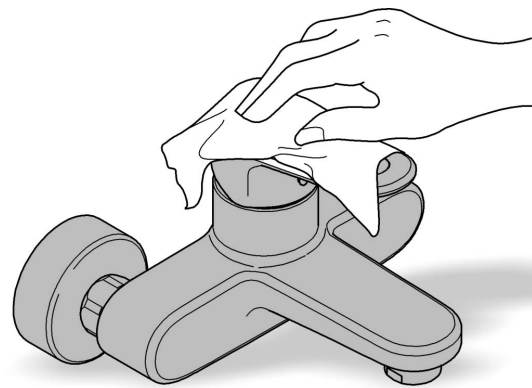

RAINSHOWER COSMOPOLITAN  
310MM OVERHEAD SHOWER  
MODEL #26626A00

*Pure Freude  
an Wasser*

Spare Parts

Pos.-nr.	Product Description	Order-nr.	Units per package
1	Spare part set	45933000	1

48166000

SpeedClean