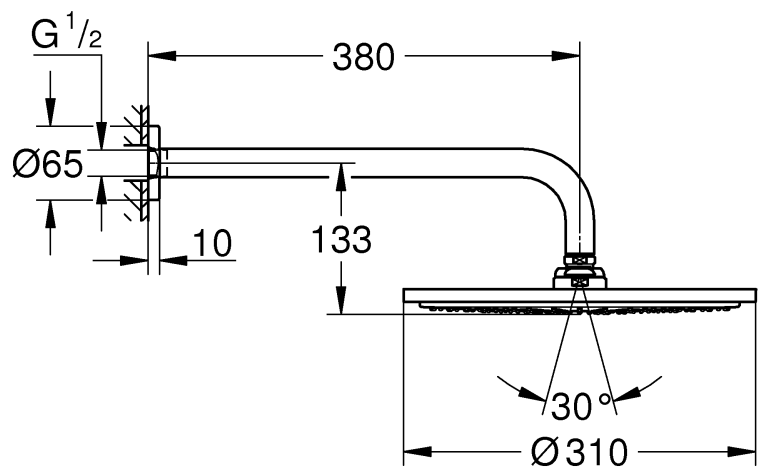

RAINSHOWER COSMOPOLITAN  
310MM OVERHEAD SHOWER  
MODEL #26626A00

Pure Freude  
an Wasser

Product Specifications

**Product Description:**

**Rainshower®** Cosmopolitan 310 Head shower  
1 spray - Rain spray Ø 310 mm

Shower arm Rainshower 380mm

**GROHE EcoJoy®** 9.5 Litres p/min  
**GROHE DreamSpray®** perfect spray pattern  
**GROHE StarLight®** chrome finish

**SpeedClean** anti-lime system  
Suitable for instantaneous heater