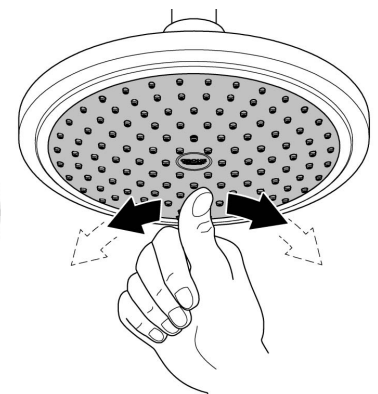

RAINSHOWER COSMOPOLITAN  
310MM OVERHEAD SHOWER  
MODEL #26626A00

*Pure Freude  
an Wasser*

Spare Parts

Pos.-nr.	Product Description	Order-nr.	Units per package
1	Spare part set	45933000	1

48166000

SpeedClean