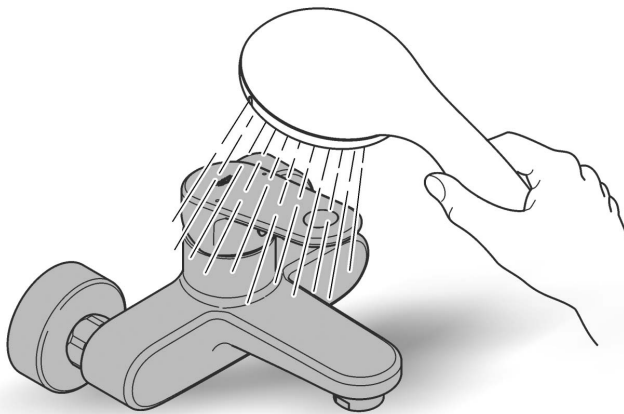

RAINSHOWER COSMOPOLITAN  
310MM OVERHEAD SHOWER  
MODEL #26626A00

*Pure Freude  
an Wasser*

Spare Parts

Pos.-nr.	Product Description	Order-nr.	Units per package
1	Spare part set	45933000	1

48166000

SpeedClean