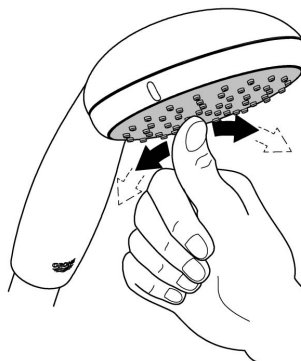

RAINSHOWER COSMOPOLITAN  
310MM OVERHEAD SHOWER  
MODEL #26626A00

*Pure Freude  
an Wasser*

Spare Parts

Pos.-nr.	Product Description	Order-nr.	Units per package
1	Spare part set	45933000	1

48166000

SpeedClean