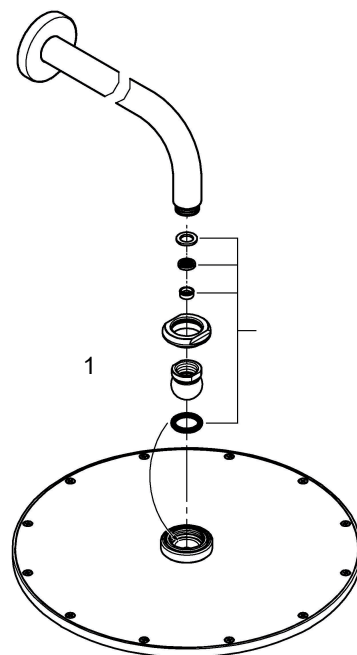

RAINSHOWER COSMOPOLITAN  
310MM OVERHEAD SHOWER  
MODEL #26626A00

Pure Freude  
an Wasser

Product Specifications

**Product Description:**

**Rainshower®** Cosmopolitan 310 Head shower  
1 spray - Rain spray Ø 310 mm

RAINSHOWER COSMOPOLITAN  
310MM OVERHEAD SHOWER  
MODEL #26626A00

*Pure Freude  
an Wasser*

Spare Parts

Pos.-nr.	Product Description	Order-nr.	Units per package
1	Spare part set	45933000	1

48166000

SpeedClean