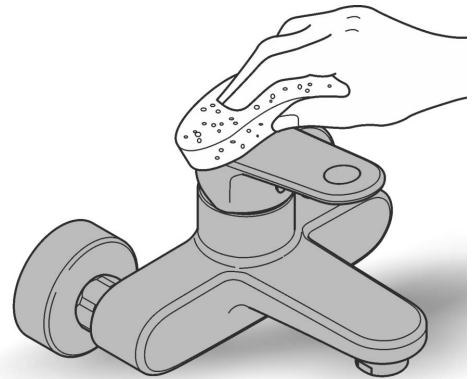

RAINSHOWER COSMOPOLITAN  
310MM OVERHEAD SHOWER  
MODEL #26626A00

*Pure Freude  
an Wasser*

Spare Parts

Pos.-nr.	Product Description	Order-nr.	Units per package
1	Spare part set	45933000	1

48166000

SpeedClean