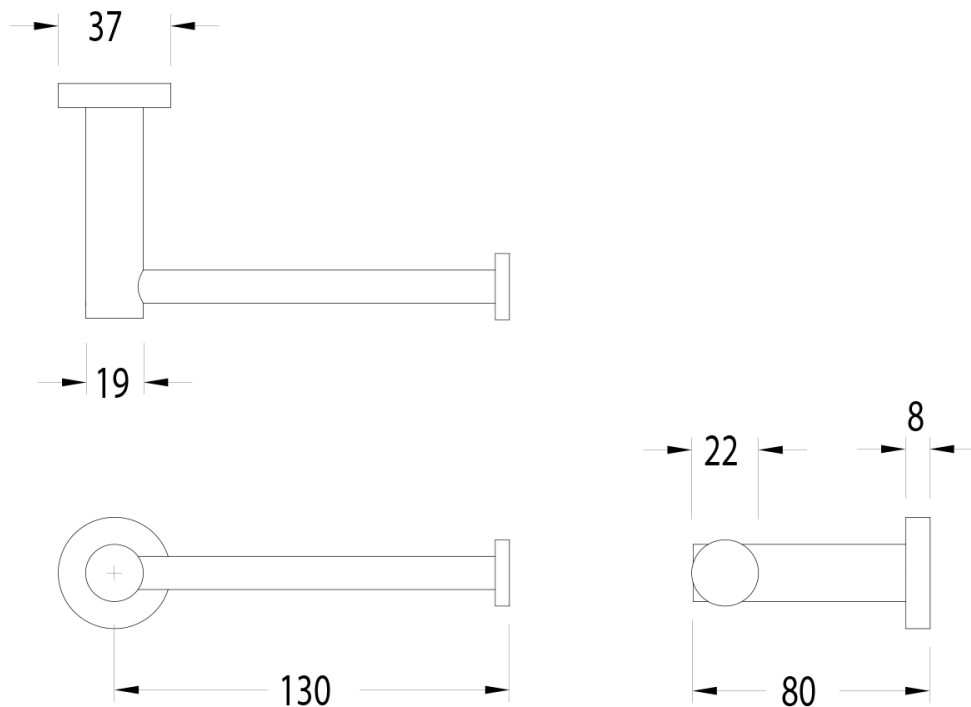

Milli

Milli Mood Edit Toilet Roll Holder PVD Matte Black

9511414

SPECIFICATIONS

Recommended Use	Domestic, Hotel & Commercial
Colour	Matte Black
Material	DR Brass

WARRANTY

Replacement Only - Domestic Use 15 Years

Please refer to Warranty Page for full Terms and Conditions

Dimensions are nominal measurements only.

CLEANING RECOMMENDATIONS:

We recommend the use of soapy water or approved cleaners. This product should not be cleaned with abrasive materials. Damage caused by any improper treatment is not covered by the product warranty. Refer to Warranty Conditions

Disclaimer: Products in this specification manual must by regulation be installed by licensed and registered trade people. The manufacturer/distributor reserves the right to vary specifications or delete models from their range without prior notification. Dimensions are nominal measurements only. Dimensions and set-outs listed are correct at time of publication however the manufacturer/distributor takes no responsibility for printing errors.

Published 28/03/2022

To see the complete Milli range go to
www.reece.com.au