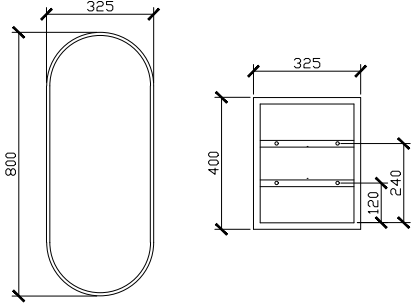

To see the complete Issy range go to [www.reece.com.au/bathrooms](http://www.reece.com.au/bathrooms)

STANDARD SIZES	BL-SHV-800	BL-SHV-900	BL-SHV-1000	BL-SHV-1800
<b>Width (mm)</b>	325	380	500	450
<b>Depth (mm)</b>	146	146	146	146
<b>Height (mm)</b>	800	900	1000	1800
<b>Adjustable shelves</b>	2	2	2	4

CUSTOM SIZES	BL-SHV-300-400	BL-SHV-801-1000	BL-SHV-1001-1200	BL-SHV-1400-1799	BL-SHV-1801-2000
<b>Width (mm)</b>	300-400	350-400	401-600	400-449	451-600
<b>Depth (mm)</b>	146	146	146	146	146
<b>Height (mm)</b>	600-800	801-1000	1001-1200	1400-1799	1801-2000
<b>Adjustable shelves</b>	2	2	2-3	3-4	4

## Blossom Shaving Cabinet

**325W X 146D X 800H**

**STANDARD SIZES**

**SIDE VIEW for all sizes**

**380W X 146D X 900H**

**500W X 146D X 1000H**

**450W X 146D X 1800H**

## Blossom Shaving Cabinet

CUSTOM SIZES

**300-400W X 146D X 600-800H**

**350-400W X 146D X 801-1000H**

**401-600W X 146D X 1001-1200H**

**SIDE VIEW for all sizes**