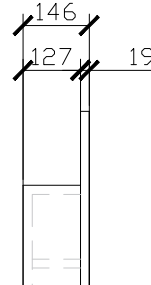

To see the complete Issy range go to [www.reece.com.au/bathrooms](http://www.reece.com.au/bathrooms)

STANDARD SIZES	BL-SHV-800	BL-SHV-900	BL-SHV-1000	BL-SHV-1800
<b>Width (mm)</b>	325	380	500	450
<b>Depth (mm)</b>	146	146	146	146
<b>Height (mm)</b>	800	900	1000	1800
<b>Adjustable shelves</b>	2	2	2	4

CUSTOM SIZES	BL-SHV-300-400	BL-SHV-801-1000	BL-SHV-1001-1200	BL-SHV-1400-1799	BL-SHV-1801-2000
<b>Width (mm)</b>	300-400	350-400	401-600	400-449	451-600
<b>Depth (mm)</b>	146	146	146	146	146
<b>Height (mm)</b>	600-800	801-1000	1001-1200	1400-1799	1801-2000
<b>Adjustable shelves</b>	2	2	2-3	3-4	4

## Blossom Shaving Cabinet

**325W X 146D X 800H**

**STANDARD SIZES**

**SIDE VIEW for all sizes**

**380W X 146D X 900H**

**500W X 146D X 1000H**

**450W X 146D X 1800H**

## Blossom Shaving Cabinet

CUSTOM SIZES

400-449W X 146D X 1400-1799H

SIDE VIEW for all sizes

451-600W X 146D X 1801-2000H