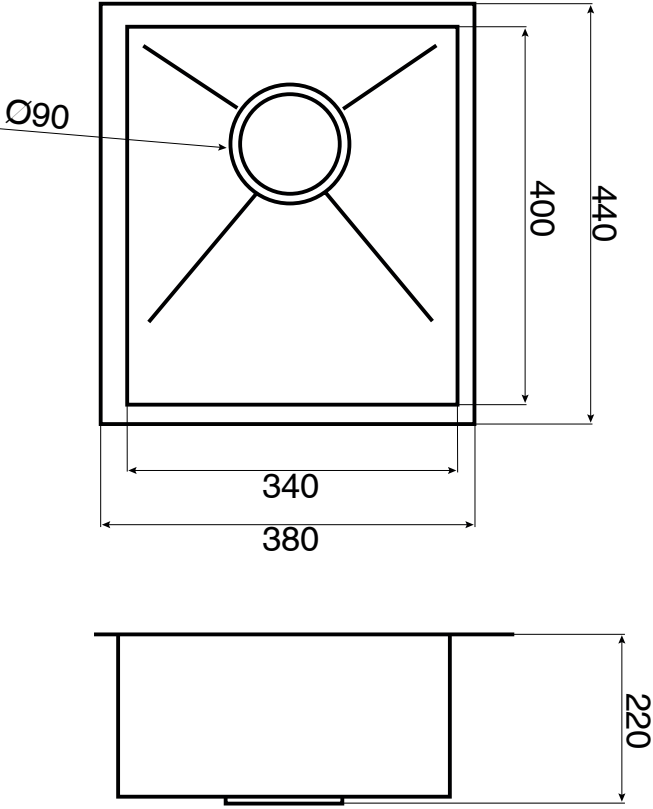

AFA Vertus Single Bowl Undermount Sink No Taphole 380mm Stainless Steel

SPECIFICATIONS	
Recommended Use	Domestic, Hotel & Commercial
Material	Stainless Steel
Sink Formation	Fully Fabricated
Bowl Capacity	30 Litres
Waste Type	Basket
Waste Size	90mm
Waste Position	Rear
Taphole Configuration	No Taphole
Overflow Configuration	No Overflow
WARRANTY	
Warranty - Domestic Use	30 Years
Spare Parts & Labour	12 Months
<i>Please refer to Warranty Page for full Terms and Conditions</i>	

Sinks must be installed using a cutout template. No responsibility will be taken for damage that occurs where a template has not been used.

Dimensions are nominal measurements only.

Disclaimer: Products in this specification manual must by regulation be installed by licensed and registered trade people. The manufacturer/distributor reserves the right to vary specifications or delete models from their range without prior notification. Dimensions are nominal measurements only. Dimensions and set-outs listed are correct at time of publication however the manufacturer/distributor takes no responsibility for printing errors.