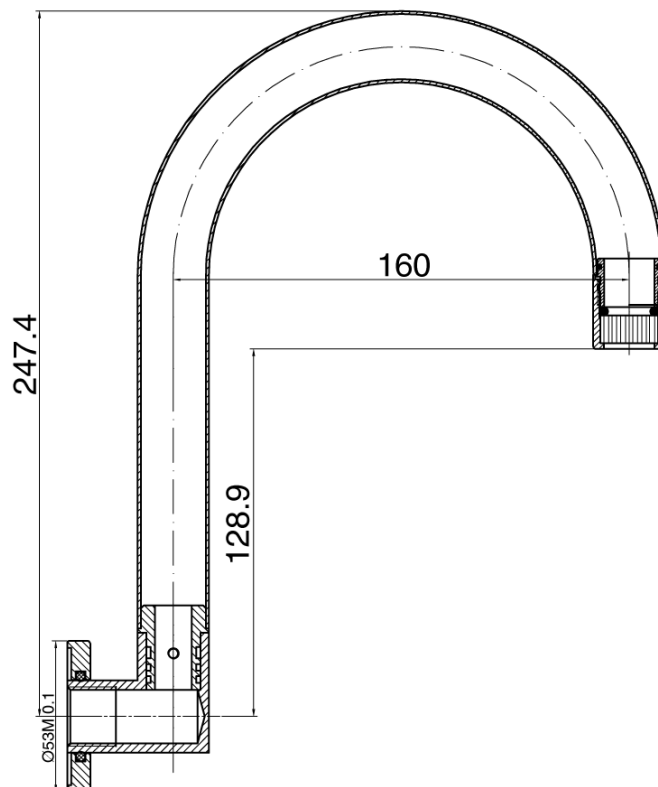

Posh Solus Wall Sink Outlet 200mm Chrome (4 Star)

9505447

SPECIFICATIONS	
Recommended Use	Domestic, Hotel & Commercial
Colour	Chrome
Material	DR Brass
Maximum Continuous Working Temperature	1000kPa
Maximum Continuous Working Temperature	80°C
WARRANTY	
Warranty - Domestic Use	10 Years
Spare Parts & Labour	12 Months
<i>Please refer to Warranty Page for full Terms and Conditions</i>	