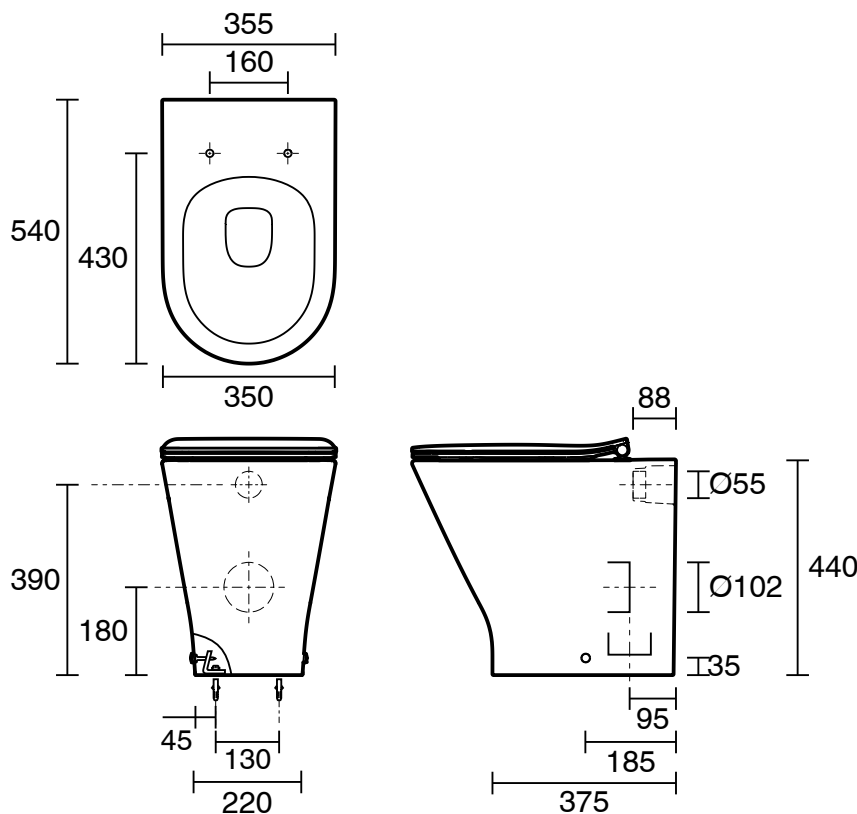

Roca The Gap Round Back to Wall Rimless Overheight Pan with Soft Close Quick Release Thin Seat White (4 Star)

10040

SPECIFICATIONS

Recommended Use	Domestic, Hotel & Commercial
Pan Colour	White
Pan Material	Vitreous China
Toilet Seat Material	Urea
Weight of Pan	28.5 kg
Rim Configuration	Rimless
Pan Outlet Type	Universal S & P
Fixing Bolts	Included

WARRANTY

Warranty - Domestic Use	15 Years
Spare Parts & Labour	12 Months

Please refer to Warranty Page for full Terms and Conditions

Dimensions are nominal measurements only.

CLEANING RECOMMENDATIONS:

We recommend the use of soapy water or approved cleaners. This product should not be cleaned with abrasive materials. Damage caused by any improper treatment is not covered by the product warranty. Refer to Warranty Conditions

Disclaimer: Products in this specification manual must by regulation be installed by licensed and registered trade people. The manufacturer/distributor reserves the right to vary specifications or delete models from their range without prior notification. Dimensions are nominal measurements only. Dimensions and set-outs listed are correct at time of publication however the manufacturer/distributor takes no responsibility for printing errors.

Published 19/07/2024