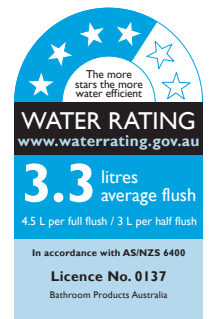

To see the complete Roca range go to www.reece.com.au/bathrooms