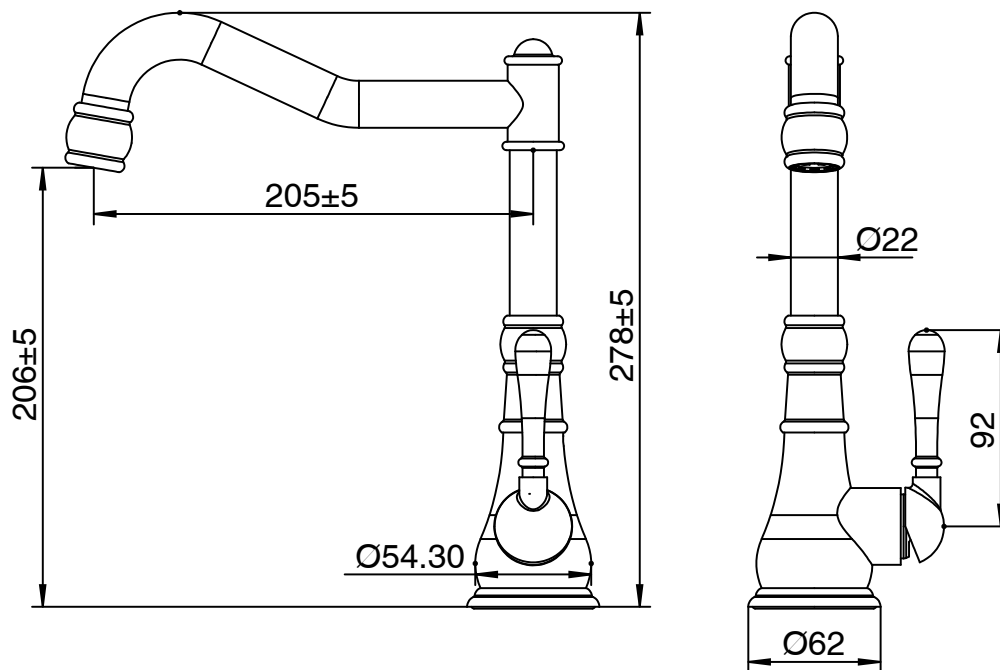

Milli

Milli Voir English Sink Mixer Brushed Gold (4 Star)

2266260

SPECIFICATIONS

Recommended Use	Domestic, Hotel & Commercial
Colour	Brushed Gold
Body Material	DR Brass
Recommended Pressure Range	150 - 500 kPa
Maximum Continuous Working Temperature	80 deg C
Suitable for Storage Tank Hot Water	Yes
Suitable for Continuous Flow Hot Water	Yes
Suitable for Gravity Feed Hot Water	No

WARRANTY

Warranty - Domestic Use	15 Years
Spare Parts & Labour	12 Months

Please refer to Warranty Page for full Terms and Conditions

Dimensions are nominal measurements only.

CLEANING RECOMMENDATIONS:

We recommend the use of soapy water or approved cleaners. This product should not be cleaned with abrasive materials. Damage caused by any improper treatment is not covered by the product warranty. Refer to Warranty Conditions

Disclaimer: Products in this specification manual must by regulation be installed by licensed and registered trade people. The manufacturer/distributor reserves the right to vary specifications or delete models from their range without prior notification. Dimensions are nominal measurements only. Dimensions and set-outs listed are correct at time of publication however the manufacturer/distributor takes no responsibility for printing errors.

Published 19/03/2024

To see the complete Milli range go to www.reece.com.au