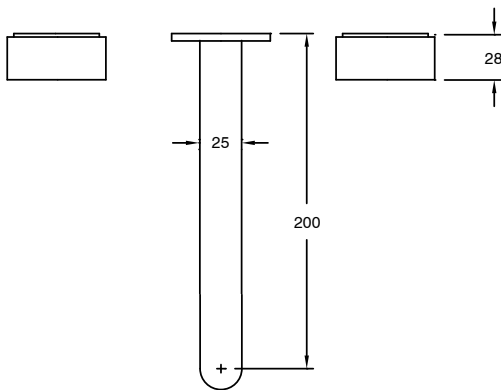

Milli Pure Bath Set 200mm with Linear Textured Handles PVD Brushed Gold

9510823

SPECIFICATIONS	
Recommended Use	Domestic;Hotel;Commercial
Colour Finish	Brushed Gold
Primary Material	DR Brass
Recommended Pressure Range	150 - 500 kPa as per AS3500
Max Continuous Working Temperature (deg C)	65
Min Continuous Working Temperature (deg C)	5
Hot Water Unit Suitability	Storage Tank;Continuous Flow
WARRANTY	
Warranty - Domestic Use (Years)	15
Spare Parts & Labour (Years)	1

Please refer to Warranty Page for full Terms and Conditions

Dimensions are nominal measurements only.

CLEANING RECOMMENDATIONS:

We recommend the use of soapy water or approved cleaners. This product should not be cleaned with abrasive materials. Damage caused by any improper treatment is not covered by the product warranty. Refer to Warranty Conditions

Disclaimer: Products in this specification manual must by regulation be installed by licensed and registered trade people. The manufacturer/distributor reserves the right to vary specifications or delete models from their range without prior notification. Dimensions are nominal measurements only. Dimensions and set-outs listed are correct at time of publication however the manufacturer/distributor takes no responsibility for printing errors.

Published 13/03/2025

To see the complete Milli range go to www.reece.com.au