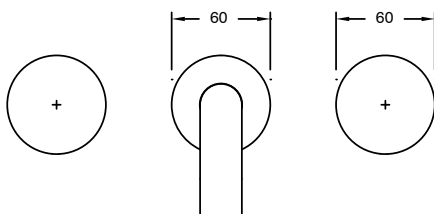

Dimensions are nominal measurements only.

CLEANING RECOMMENDATIONS:

We recommend the use of soapy water or approved cleaners. This product should not be cleaned with abrasive materials. Damage caused by any improper treatment is not covered by the product warranty. Refer to Warranty Conditions

Disclaimer: Products in this specification manual must by regulation be installed by licensed and registered trade people. The manufacturer/distributor reserves the right to vary specifications or delete models from their range without prior notification. Dimensions are nominal measurements only. Dimensions and set-outs listed are correct at time of publication however the manufacturer/distributor takes no responsibility for printing errors.

Published 13/03/2025

To see the complete Milli range go to www.reece.com.au