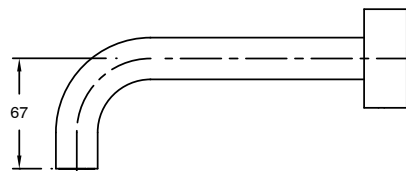

Dimensions are nominal measurements only.

CLEANING RECOMMENDATIONS:

We recommend the use of soapy water or approved cleaners. This product should not be cleaned with abrasive materials. Damage caused by any improper treatment is not covered by the product warranty. Refer to Warranty Conditions

Disclaimer: Products in this specification manual must by regulation be installed by licensed and registered trade people. The manufacturer/distributor reserves the right to vary specifications or delete models from their range without prior notification. Dimensions are nominal measurements only. Dimensions and set-outs listed are correct at time of publication however the manufacturer/distributor takes no responsibility for printing errors.

Published 13/03/2025

To see the complete Milli range go to www.reece.com.au