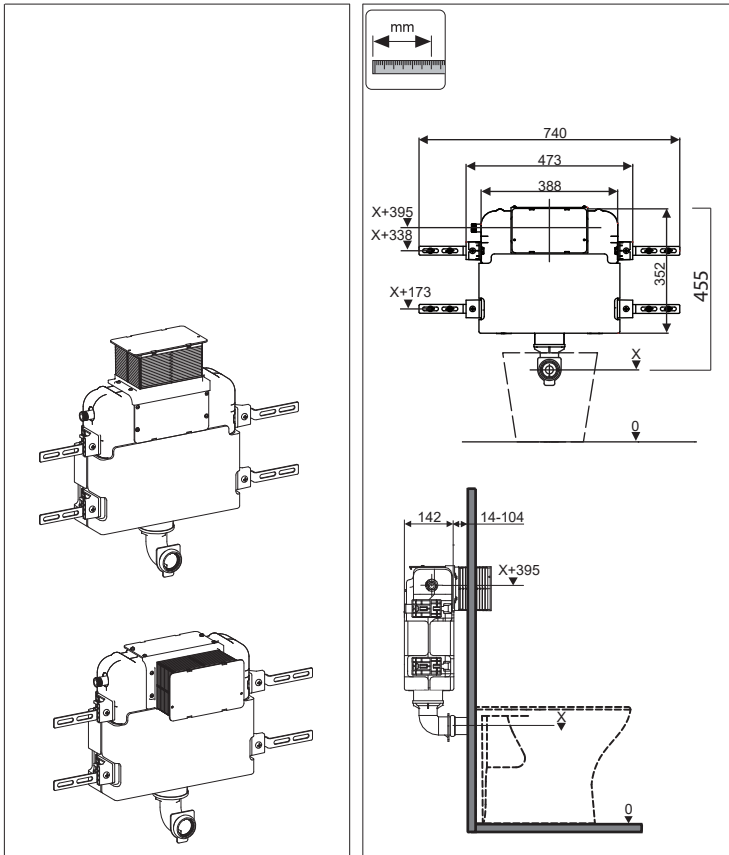

HIDEAWAY PLUS

UNDERCOUNTER CISTERN (BACK TO WALL PAN)

Available for front and top access only
(Not suitable for remote button access)

Round Button (Undercounter)
232 x 148mm

ABS chrome buttons.

Backing plate available in polished stainless steel, brushed stainless steel, black glass or white glass

FEATURES

Recommended Use	Domestic, hotel and commercial
Available Buttons	See above
Water Efficiency	4 Star. 4.5/3L per flush Average flush: 3.5L
Pressure Rating	Maximum operating pressure 1000 kPa Note: As per AS/NZS3500 pressure must be limited to 500 kPa on any new home, extension or renovation. Note: For best performance and longer life we recommend 350-500 kPa
Standards	AS 1172
Standards Lic. No.	WMK26574