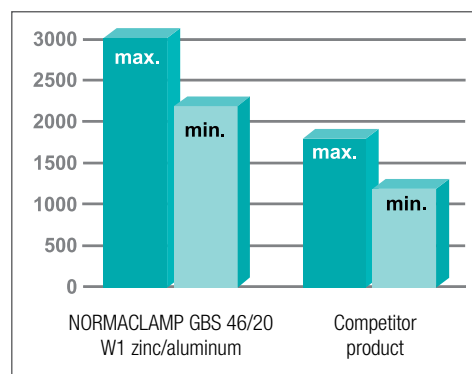

Band Tensile Force

The results of numerous series of tests have underlined the technical superiority of NormaClamp® GBS products over their competitors: