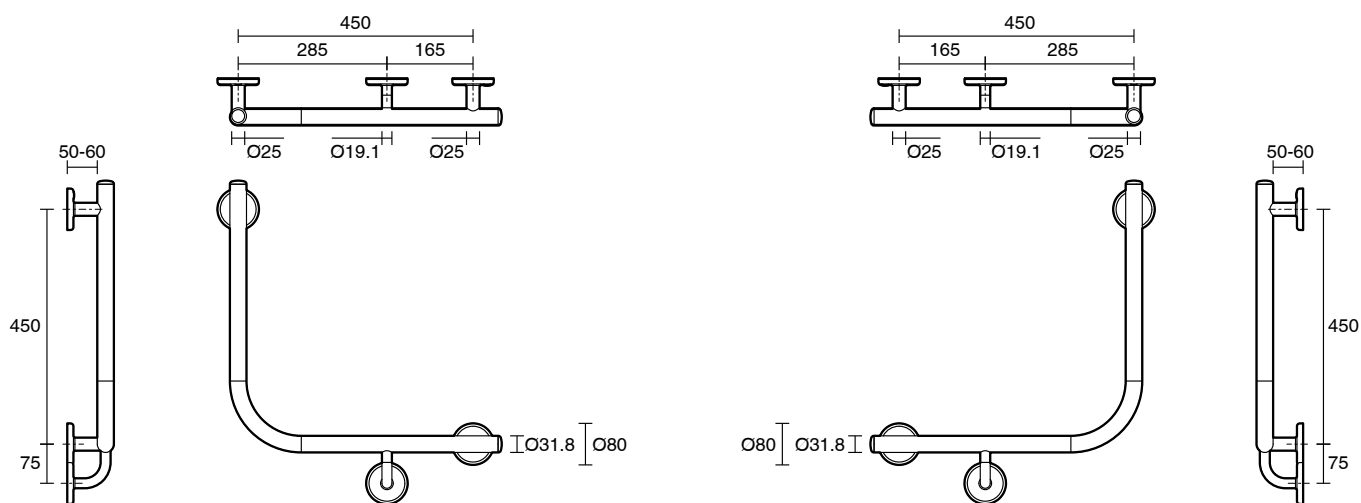

mizu

Mizu Drift 90 Degree Ambulant WC Left Hand & Right Hand Pair Polished Stainless Steel

9513066

SPECIFICATIONS	
Recommended Use	Domestic, Hotel & Commercial
Colour	Polished Stainless Steel
Material	304 grade (18/8) stainless steel
WARRANTY	
Replacement Only - Domestic Use	20 Years
Parts Replacement Only	12 Months
<i>Please refer to Warranty Page for full Terms and Conditions</i>	

Disclaimer: Products in this specification manual must by regulation be installed by licensed and registered trade people. The manufacturer/distributor reserves the right to vary specifications or delete models from their range without prior notification. Dimensions are nominal measurements only. Dimensions and set-outs listed are correct at time of publication however the manufacturer/distributor takes no responsibility for printing errors.