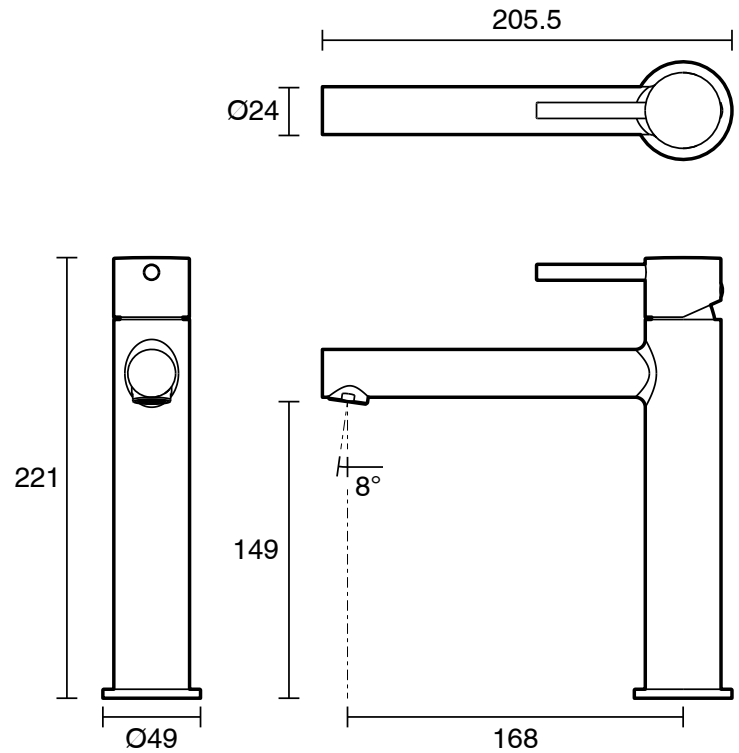

## Mizu Drift Medium Height Basin Mixer Tap Straight Spout Chrome (6 Star)

2267196

SPECIFICATIONS	
Recommended Use	Domestic;Commercial;Hotel
Colour Category	Chrome
Colour Finish	Chrome
Primary Material	Lead Free Brass
Hot Water Unit Suitability	Storage Tank;Continuous Flow
WARRANTY	
Warranty - Domestic Use (Years)	10
Spare Parts & Labour (Years)	1
<i>Please refer to Warranty Page for full Terms and Conditions</i>	

Dimensions are nominal measurements only.