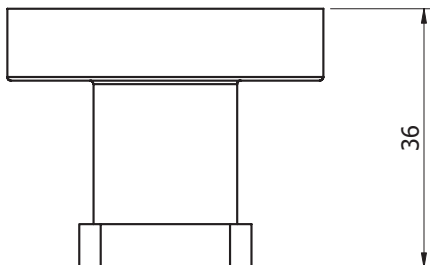

Dimensions are nominal measurements only.

CLEANING RECOMMENDATIONS:

We recommend the use of soapy water or approved cleaners. This product should not be cleaned with abrasive materials. Damage caused by any improper treatment is not covered by the product warranty. Refer to Warranty Conditions

Disclaimer: Products in this specification manual must by regulation be installed by licensed and registered trade people. The manufacturer/distributor reserves the right to vary specifications or delete models from their range without prior notification. Dimensions are nominal measurements only. Dimensions and set-outs listed are correct at time of publication however the manufacturer/distributor takes no responsibility for printing errors.

Published 28/07/2021

To see the complete Milli range go to
www.reece.com.au