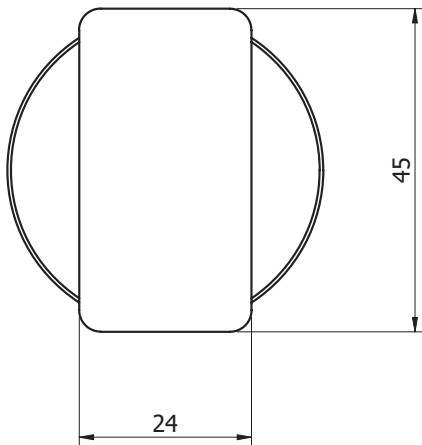

Milli Axon MK2 Robe Hook Matte Black

9505201

SPECIFICATIONS

Recommended Use	Domestic, Hotel & Commercial
Colour	Matte Black
Material	Aluminium/Zinc Alloy

WARRANTY

Domestic Use Replacement Only 15 Years

Please refer to Warranty Page for full Terms and Conditions

Dimensions are nominal measurements only.

CLEANING RECOMMENDATIONS:

We recommend the use of soapy water or approved cleaners. This product should not be cleaned with abrasive materials. Damage caused by any improper treatment is not covered by the product warranty. Refer to Warranty Conditions

Disclaimer: Products in this specification manual must by regulation be installed by licensed and registered trade people. The manufacturer/distributor reserves the right to vary specifications or delete models from their range without prior notification. Dimensions are nominal measurements only. Dimensions and set-outs listed are correct at time of publication however the manufacturer/distributor takes no responsibility for printing errors.

Published 28/07/2021

To see the complete Milli range go to
www.reece.com.au