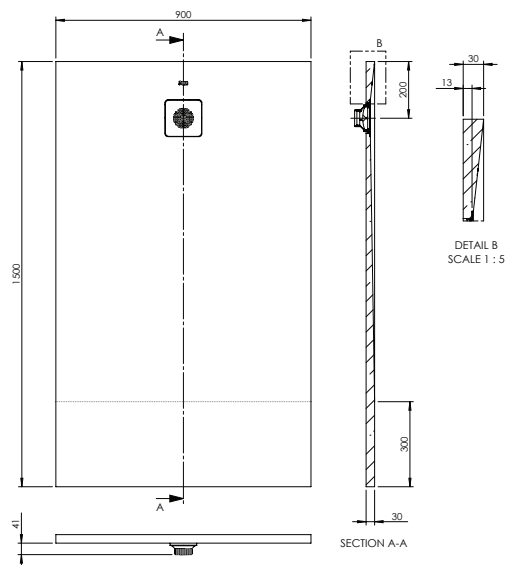

Roca Cyprus Stonex Shower Floor 900 x 1500mm Pizarra with Matching Waste

1711994

SPECIFICATIONS

Recommended Use	Domestic, Hotel & Commercial
Material	Stonex Reinforced Resin
Colour	Pizarra
Waste Position	Centre Rear
Waste Type	Stainless Steel Powder Coated Matching 50mm Waste Outlet
Weight	45 kg

WARRANTY

Warranty - Domestic Use	15 Years
Spare Parts & Labour	12 Months

Please refer to Warranty Page for full Terms and Conditions

Dimensions are nominal measurements only.

CLEANING RECOMMENDATIONS:

We recommend the use of soapy water or approved cleaners. This product should not be cleaned with abrasive materials. Damage caused by any improper treatment is not covered by the product warranty. Refer to Warranty Conditions

Disclaimer: Products in this specification manual must by regulation be installed by licensed and registered trade people. The manufacturer/distributor reserves the right to vary specifications or delete models from their range without prior notification. Dimensions are nominal measurements only. Dimensions and set-outs listed are correct at time of publication however the manufacturer/distributor takes no responsibility for printing errors.

Published 15/10/2020

To see the complete Roca range go to
www.reece.com.au