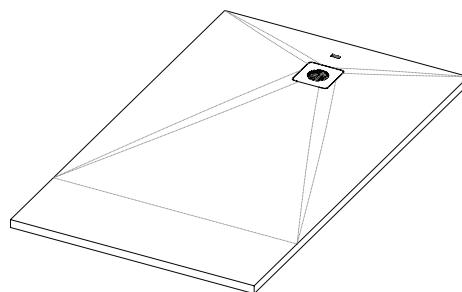

Roca Cyprus Stonex Shower Floor 900 x 1500mm Pizarra with Matching Waste

1711994

SPECIFICATIONS

Recommended Use	Domestic, Hotel & Commercial
Material	Stonex Reinforced Resin
Colour	Pizarra
Waste Position	Centre Rear
Waste Type	Stainless Steel Powder Coated Matching 50mm Waste Outlet
Weight	45 kg

WARRANTY

Warranty - Domestic Use	15 Years
Spare Parts & Labour	12 Months

Please refer to Warranty Page for full Terms and Conditions

Dimensions are nominal measurements only.

CLEANING RECOMMENDATIONS:

We recommend the use of soapy water or approved cleaners. This product should not be cleaned with abrasive materials. Damage caused by any improper treatment is not covered by the product warranty. Refer to Warranty Conditions

Disclaimer: Products in this specification manual must by regulation be installed by licensed and registered trade people. The manufacturer/distributor reserves the right to vary specifications or delete models from their range without prior notification. Dimensions are nominal measurements only. Dimensions and set-outs listed are correct at time of publication however the manufacturer/distributor takes no responsibility for printing errors.

Published 15/10/2020

To see the complete Roca range go to
www.reece.com.au