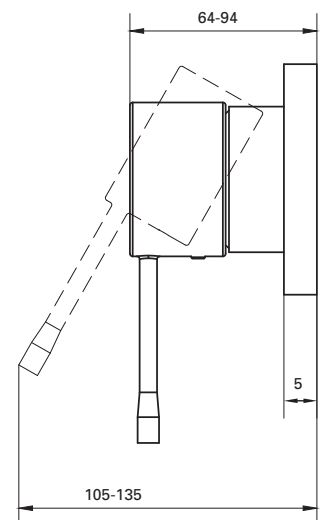

ESSENCE NEW
SINGLE LEVER SHOWER MIXER TRIMSET
MODEL #1001753

*Pure Freude
an Wasser*

Product Specifications

Product Description:
Single Lever Shower/Bath Mixer Trim-Set

Standard Specification:
Concealed Inwall Body for final installation - 32962001
Trimset only, not supplied with Concealed Body

Installation and connection, see Figs [1] to [6]. Refer to the dimensional drawing above. For installation with 33962000 concealed in-wall body. **PLEASE NOTE** - Face of noggins need to be positioned a minimum of 43mm & a maximum of 73mm from where the finished wall surface will end up.