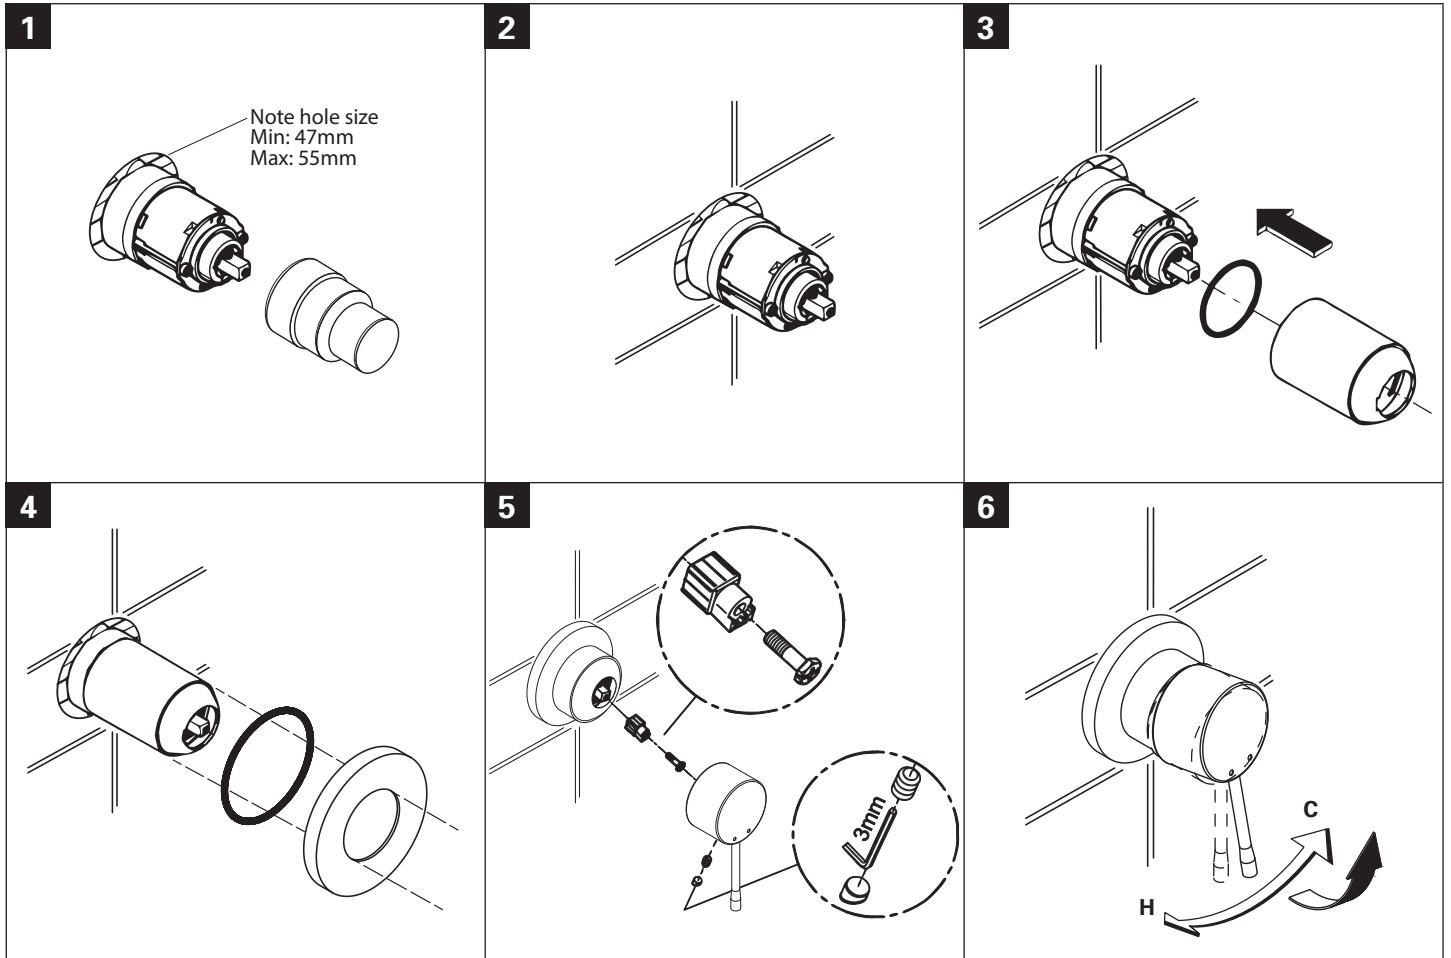

Installation instructions

Installation Instructions

Flush piping system prior and after installation of fitting thoroughly!

This product must be installed in conformance with local codes e.g. AS/NZS 3500 series of standard!

Installation and connection, see Figs [1] to [6]. Refer to the dimensional drawing above. For installation with 33962000 concealed in-wall body. **PLEASE NOTE** - Face of noggins need to be positioned a minimum of 43mm & a maximum of 73mm from where the finished wall surface will end up.

Note:

When installing concealed mixer body, please note it must be mounted onto timber or solid walls using appropriate reinforcement to ensure sufficient strength.

Open cold and hot water supply and check connections for leakage!

Care

For directions on the care of this fitting, please refer to the accompanying care instructions.