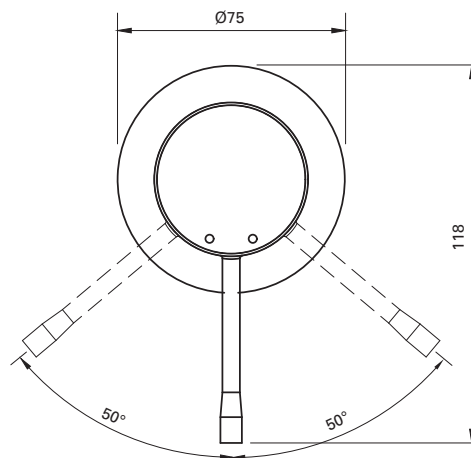

ESSENCE NEW
SINGLE LEVER SHOWER MIXER TRIMSET
MODEL #1001753

*Pure Freude
an Wasser*

Product Specifications

Product Description:
Single Lever Shower/Bath Mixer Trim-Set

Standard Specification:
Concealed Inwall Body for final installation - 32962001
Trimset only, not supplied with Concealed Body

Installation and connection, see Figs [1] to [6]. Refer to the dimensional drawing above. For installation with 33962000 concealed in-wall body. **PLEASE NOTE** - Face of noggins need to be positioned a minimum of 43mm & a maximum of 73mm from where the finished wall surface will end up.