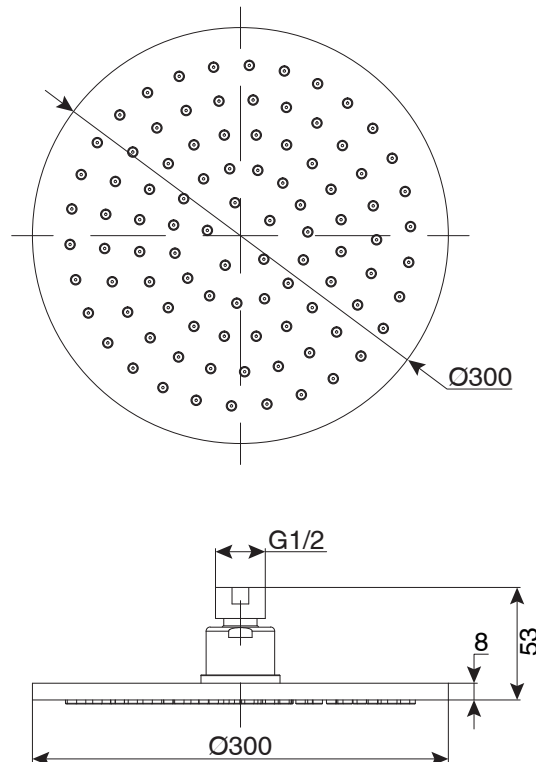

mizu

Mizu Drift Overhead Shower Brass 300mm Brushed Brass (3 Star)

9512324

SPECIFICATIONS

Recommended Use	Domestic, Hotel & Commercial
Colour	Brushed Brass
Recommended Pressure Range	150 - 500 kPa
Maximum Continuous Working Temperature	60 deg C
Suitable for Storage Tank Hot Water	Yes
Suitable for Continuous Flow Hot Water	Yes
Suitable for Gravity Feed Hot Water	No

WARRANTY

Warranty - Domestic Use	10 Years
Spare Parts & Labour	12 Months

Please refer to Warranty Page for full Terms and Conditions

Dimensions are nominal measurements only.

CLEANING RECOMMENDATIONS:

We recommend the use of soapy water or approved cleaners. This product should not be cleaned with abrasive materials. Damage caused by any improper treatment is not covered by the product warranty. Refer to Warranty Conditions

Disclaimer: Products in this specification manual must by regulation be installed by licensed and registered trade people. The manufacturer/distributor reserves the right to vary specifications or delete models from their range without prior notification. Dimensions are nominal measurements only. Dimensions and set-outs listed are correct at time of publication however the manufacturer/distributor takes no responsibility for printing errors.

Published 02/04/2024

To see the complete Mizu range go to www.reece.com.au