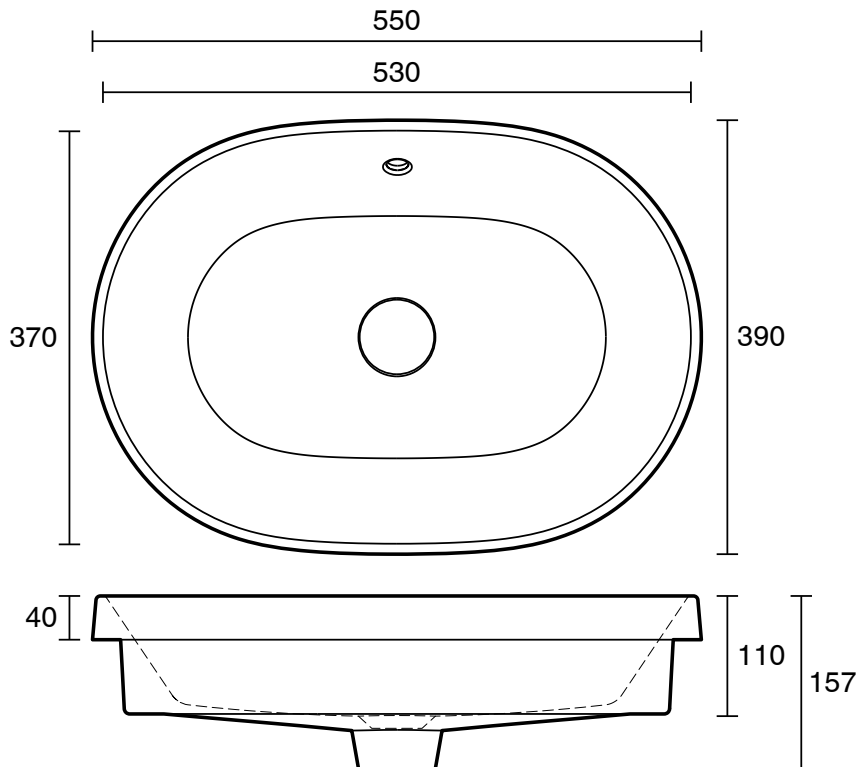

Roca The Gap Round Semi Inset Basin 550mm x 390mm With Overflow White

1807930

SPECIFICATIONS

Recommended Use	Domestic, Hotel & Commercial
Material	Vitreous China
Basin Colour	White
Bowl Capacity	4.5 ltr
Weight	11.4 kg
Taphole Configuration	No Taphole
Overflow Configuration	Overflow
Plug & Waste	Sold Separately
Tapware	Sold Separately

WARRANTY

Warranty - Domestic Use	15 Years
Spare Parts & Labour	12 Months

Please refer to Warranty Page for full Terms and Conditions

Dimensions are nominal measurements only.

CLEANING RECOMMENDATIONS:

We recommend the use of soapy water or approved cleaners. This product should not be cleaned with abrasive materials. Damage caused by any improper treatment is not covered by the product warranty. Refer to Warranty Conditions

Disclaimer: Products in this specification manual must by regulation be installed by licensed and registered trade people. The manufacturer/distributor reserves the right to vary specifications or delete models from their range without prior notification. Dimensions are nominal measurements only. Dimensions and set-outs listed are correct at time of publication however the manufacturer/distributor takes no responsibility for printing errors.

Published 04/07/2024

To see the complete Roca range go to www.reece.com.au