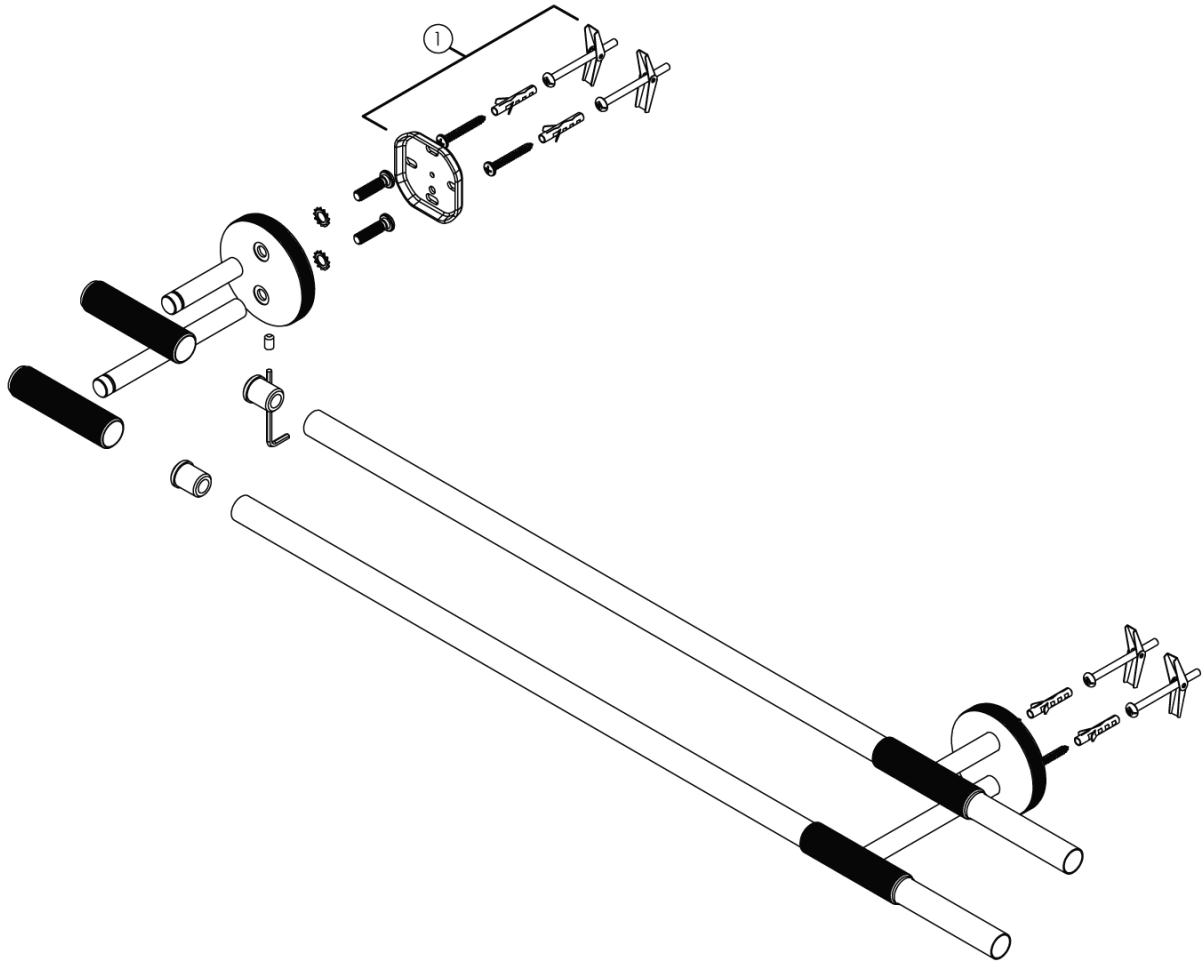

Milli Marq Edit Double Towel Rail 600mm Chrome

21936

No.	Description	Code
1	Milli Marc Edit Fixing Plate Kit	29882