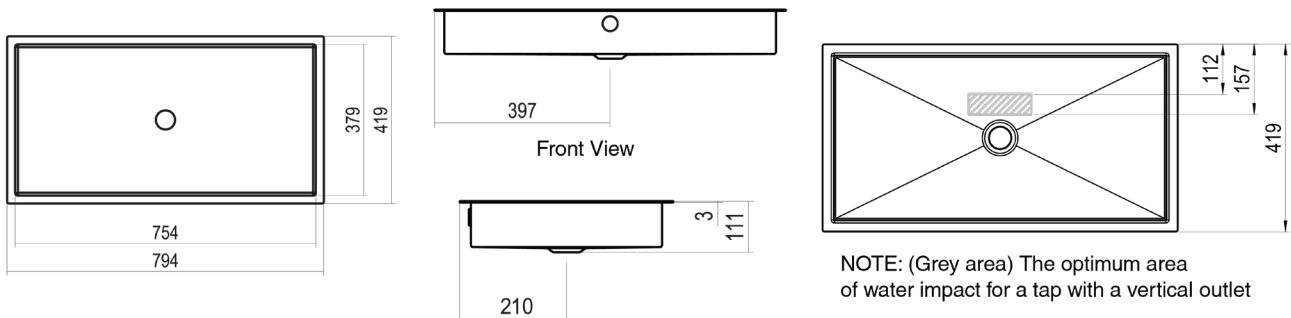

Alape®

Alape Metaphor Undercounter Basin 750mm White

9506283

SPECIFICATIONS

Recommended Use	Domestic, Hotel & Commercial
Material	Enamelled Glazed Steel
Colour	White
Bowl Capacity	14 Litres
Weight	13.2kgs
Fixing	Undermount (adhesive supplied)
Taphole Configuration	No Taphole
Overflow Configuration	Overflow
Plug & Waste	32 x 40mm Plug and Waste. (NOTE: European waste is supplied with the product. Not suitable for Australian application.)
Tapware	Sold Separately

WARRANTY

Warranty - Domestic Use	15 Years
Spare Parts & Labour	12 Months

Please refer to Warranty Page for full Terms and Conditions

Dimensions are nominal measurements only.

CLEANING RECOMMENDATIONS:

We recommend the use of soapy water or approved cleaners. This product should not be cleaned with abrasive materials. Damage caused by any improper treatment is not covered by the product warranty. Refer to Warranty Conditions

Disclaimer: Products in this specification manual must by regulation be installed by licensed and registered trade people. The manufacturer/distributor reserves the right to vary specifications or delete models from their range without prior notification. Dimensions are nominal measurements only. Dimensions and set-outs listed are correct at time of publication however the manufacturer/distributor takes no responsibility for printing errors.

Published 07/06/2021

To see the complete Alape range go to
www.reece.com.au