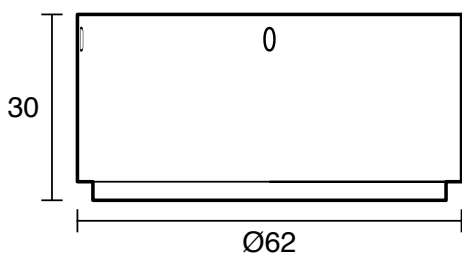

SUSSEX

Sussex Pure Elemental Progressive Top Mount Hob Mixer PVD Brushed Gunmetal Lead Free

43781

SPECIFICATIONS

Recommended Use	Residential;Commercial
Colour Finish	Brushed Gunmetal
Primary Material	Lead Free Brass
Recommended Pressure Range	150 - 500 kPa as per AS3500
Max Continuous Working Temperature (deg C)	65
Min Continuous Working Temperature (deg C)	1

WARRANTY

Residential Use (Years)	40
Commercial Use (Years)	10

Please refer to Sussex Warranty page for full Terms and Conditions

Dimensions are nominal measurements only.

CLEANING RECOMMENDATIONS:

We recommend the use of soapy water or approved cleaners. This product should not be cleaned with abrasive materials. Damage caused by any improper treatment is not covered by the product warranty. Refer to Warranty Conditions

Disclaimer: Products in this specification manual must by regulation be installed by licensed and registered trade people. The manufacturer/distributor reserves the right to vary specifications or delete models from their range without prior notification. Dimensions are nominal measurements only. Dimensions and set-outs listed are correct at time of publication however the manufacturer/distributor takes no responsibility for printing errors.

Published 01/04/2026

To see the complete Sussex range go to www.reece.com.au