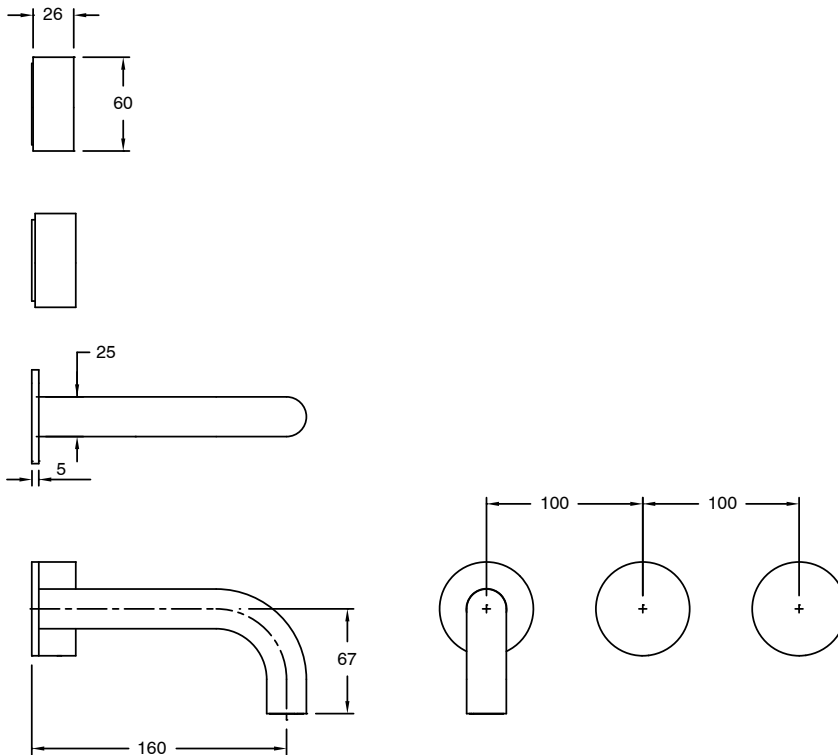

SUSSEX

**Sussex Pure Wall Bath Hostess System 200mm Right Hand with Cirque Textured Handles
PVD Matte Black
9511358**

| SPECIFICATIONS | |
|---|-----------------------------|
| Recommended Use | Residential;Commercial |
| Colour Finish | Matte Black |
| Primary Material | DR Brass |
| Recommended Pressure Range | 150 - 500 kPa as per AS3500 |
| Max Continuous Working Temperature (deg C) | 65 |
| Min Continuous Working Temperature (deg C) | 1 |
| WARRANTY | |
| Residential Use (Years) | 40 |
| Commercial Use (Years) | 10 |
| <i>Please refer to Sussex Warranty page for full Terms and Conditions</i> | |

Disclaimer: Products in this specification manual must by regulation be installed by licensed and registered trade people. The manufacturer/distributor reserves the right to vary specifications or delete models from their range without prior notification. Dimensions are nominal measurements only. Dimensions and set-outs listed are correct at time of publication however the manufacturer/distributor takes no responsibility for printing errors.