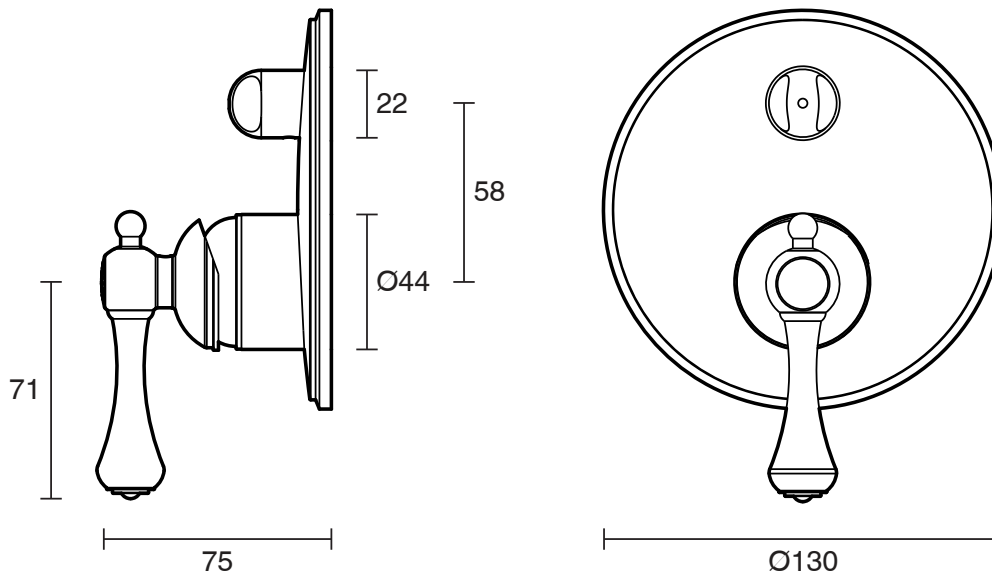

KADO

Kado Era Shower Mixer with Diverter Brass Gold

2263704

SPECIFICATIONS	
Recommended Use	Domestic, Hotel & Commercial
Colour	Brass Gold
Finish	Polished
Material	DR Brass
Recommended Pressure Range	150 - 500 kPa
Maximum Continuous Working Temperature	80 deg C
Suitable for Storage Tank Hot Water	Yes
Suitable for Continuous Flow Hot Water	Yes
Suitable for Gravity Feed Hot Water	No
WARRANTY	
Warranty - Domestic Use	10 Years
Spare Parts & Labour	12 Months
<i>Please refer to Warranty Page for full Terms and Conditions</i>	

Disclaimer: Products in this specification manual must by regulation be installed by licensed and registered trade people. The manufacturer/distributor reserves the right to vary specifications or delete models from their range without prior notification. Dimensions are nominal measurements only. Dimensions and set-outs listed are correct at time of publication however the manufacturer/distributor takes no responsibility for printing errors.