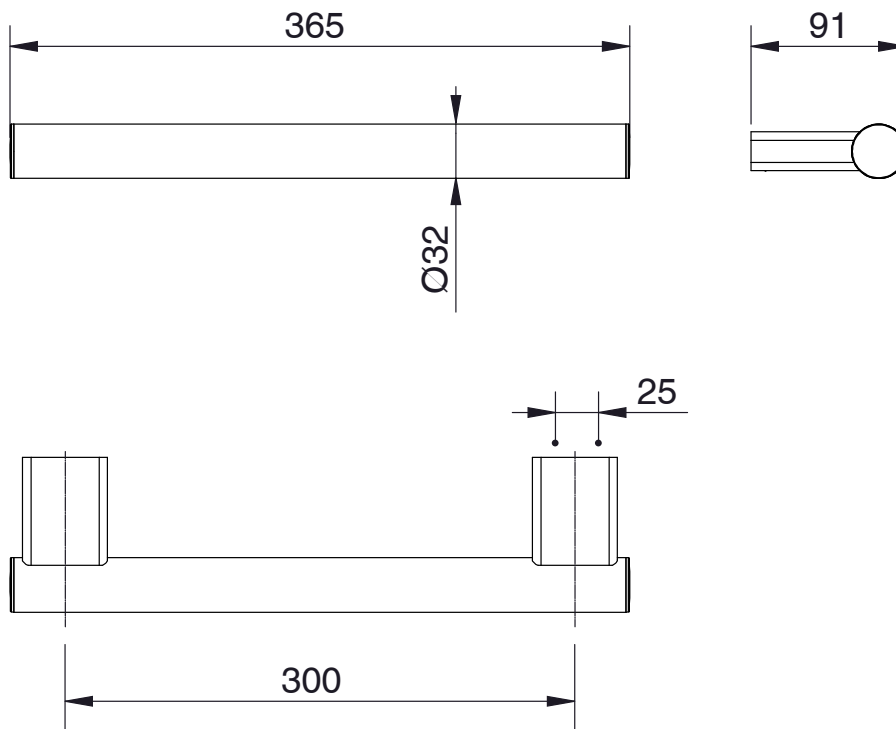

### SPECIFICATIONS

Recommended Use	Domestic, Hotel & Commercial
Colour	Matte Black
Material	Brass & Zinc
Weight Capacity	150 kg
Fixings	Double

Dimensions are nominal measurements only.