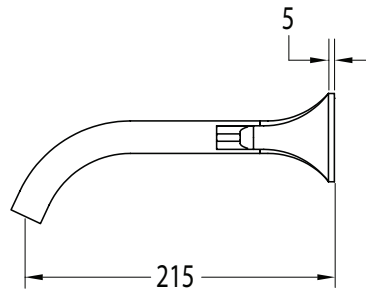

Dimensions are nominal measurements only.

CLEANING RECOMMENDATIONS:

We recommend the use of soapy water or approved cleaners. This product should not be cleaned with abrasive materials. Damage caused by any improper treatment is not covered by the product warranty. Refer to Warranty Conditions

Disclaimer: Products in this specification manual must by regulation be installed by licensed and registered trade people. The manufacturer/distributor reserves the right to vary specifications or delete models from their range without prior notification. Dimensions are nominal measurements only. Dimensions and set-outs listed are correct at time of publication however the manufacturer/distributor takes no responsibility for printing errors.

Published 02/07/2021

To see the complete Milli range go to www.reece.com.au