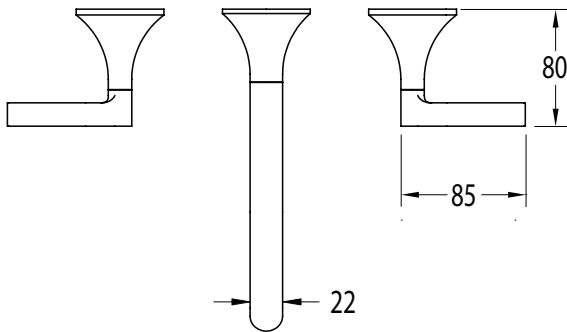

Milli Oria Wall Basin Set 215mm PVD Matte Black (5 Star)

2265597

SPECIFICATIONS

Recommended Use	Domestic, Hotel & Commercial
Colour	Black
Finish	Matte
Material	Brass
Recommended Pressure Range	250-500kPa
Maximum Continuous Working Temperature	65 deg C
Suitable for Storage Tank Hot Water	Yes
Suitable for Continuous Flow Hot Water	Yes
Suitable for Gravity Feed Hot Water	No

WARRANTY

Warranty - Domestic Use	15 Years
Spare Parts & Labour	12 Months

Please refer to Warranty Page for full Terms and Conditions

Dimensions are nominal measurements only.

CLEANING RECOMMENDATIONS:

We recommend the use of soapy water or approved cleaners. This product should not be cleaned with abrasive materials. Damage caused by any improper treatment is not covered by the product warranty. Refer to Warranty Conditions

Disclaimer: Products in this specification manual must by regulation be installed by licensed and registered trade people. The manufacturer/distributor reserves the right to vary specifications or delete models from their range without prior notification. Dimensions are nominal measurements only. Dimensions and set-outs listed are correct at time of publication however the manufacturer/distributor takes no responsibility for printing errors.

Published 02/07/2021

To see the complete Milli range go to www.reece.com.au