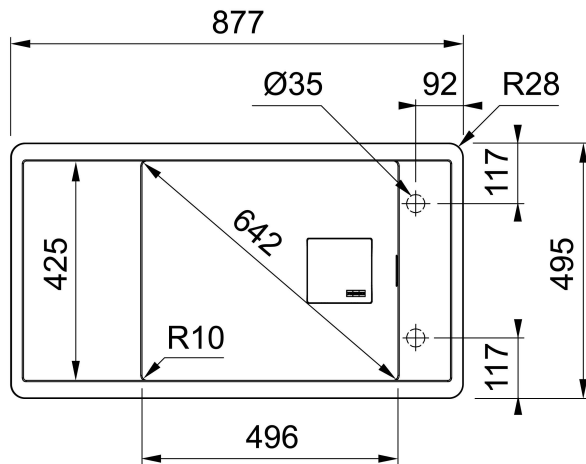

Dimensions are nominal measurements only.

CLEANING RECOMMENDATIONS:

We recommend the use of soapy water or approved cleaners. This product should not be cleaned with abrasive materials. Damage caused by any improper treatment is not covered by the product warranty. Refer to Warranty Conditions

Disclaimer: Products in this specification manual must by regulation be installed by licensed and registered trade people. The manufacturer/distributor reserves the right to vary specifications or delete models from their range without prior notification. Dimensions are nominal measurements only. Dimensions and set-outs listed are correct at time of publication however the manufacturer/distributor takes no responsibility for printing errors.

Published 06/05/2022

To see the complete Franke range go to www.reece.com.au