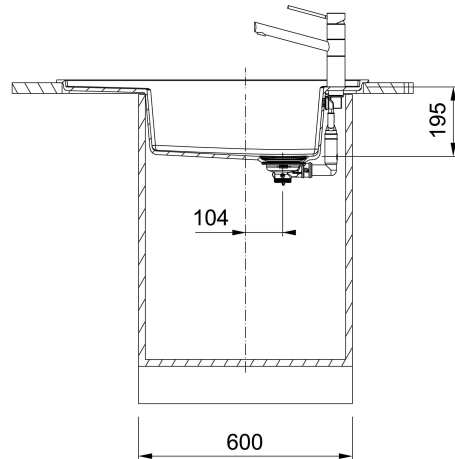

Dimensions are nominal measurements only.

CLEANING RECOMMENDATIONS:

We recommend the use of soapy water or approved cleaners. This product should not be cleaned with abrasive materials. Damage caused by any improper treatment is not covered by the product warranty. Refer to Warranty Conditions

Disclaimer: Products in this specification manual must by regulation be installed by licensed and registered trade people. The manufacturer/distributor reserves the right to vary specifications or delete models from their range without prior notification. Dimensions are nominal measurements only. Dimensions and set-outs listed are correct at time of publication however the manufacturer/distributor takes no responsibility for printing errors.

Published 06/05/2022

To see the complete Franke range go to www.reece.com.au