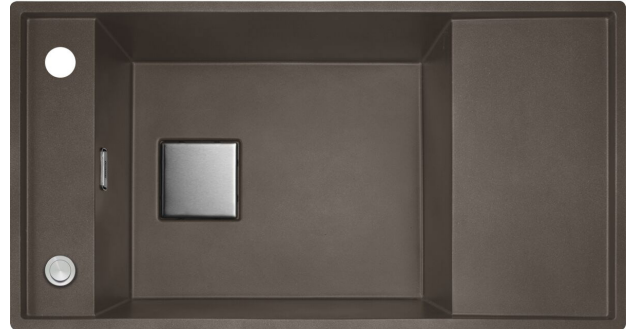

Franke Fresno Single Bowl with Reversible Drainer Copper Grey

2402882

SPECIFICATIONS

Recommended Use	Domestic
Material	Fragranite - Composite (80% Quartz, 20% Resin)
Gauge	10mm
Colour	Copper Grey
Finish	Metallic Fragranite
Bowl Configuration	Single Bowl with Reversible Drainer
Sink Installation	Inset / Flushmount
Waste Type	Semi Integrated Waste
Overflow Configuration	Overflow
Sink Formation	Moulded - 1 Piece
Taphole Configuration	1 Taphole

WARRANTY

Replacement Only - Domestic Use	50 Years
Spare Parts and Labour	12 Months

Please refer to Warranty Page for full Terms and Conditions

Sinks must be installed using a cutout template. No responsibility will be taken for damage that occurs where a template has not been used.