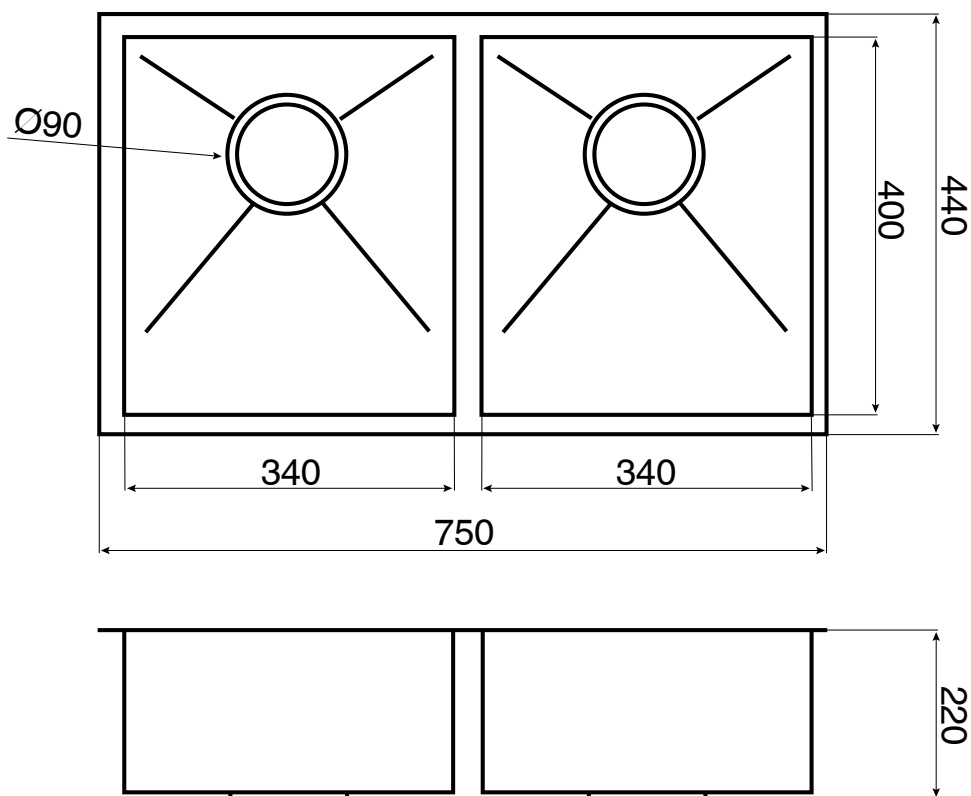

# AFA Vertus Double Bowl Undermount Sink No Taphole 750mm Stainless Steel

SPECIFICATIONS	
Recommended Use	Domestic, Hotel & Commercial
Material	Stainless Steel
Sink Formation	Fully Fabricated
Bowl Capacity	30 Litres
Waste Type	Basket
Waste Size	90mm
Waste Position	Rear
Taphole Configuration	No Taphole
Overflow Configuration	No Overflow
Sound Deadening Pads	Yes
WARRANTY	
Warranty - Domestic Use	30 Years
Spare Parts & Labour	12 Months
<i>Please refer to Warranty Page for full Terms and Conditions</i>	

Sinks must be installed using a cutout template. No responsibility will be taken for damage that occurs where a template has not been used.

Dimensions are nominal measurements only.

**Disclaimer:** Products in this specification manual must by regulation be installed by licensed and registered trade people. The manufacturer/distributor reserves the right to vary specifications or delete models from their range without prior notification. Dimensions are nominal measurements only. Dimensions and set-outs listed are correct at time of publication however the manufacturer/distributor takes no responsibility for printing errors.