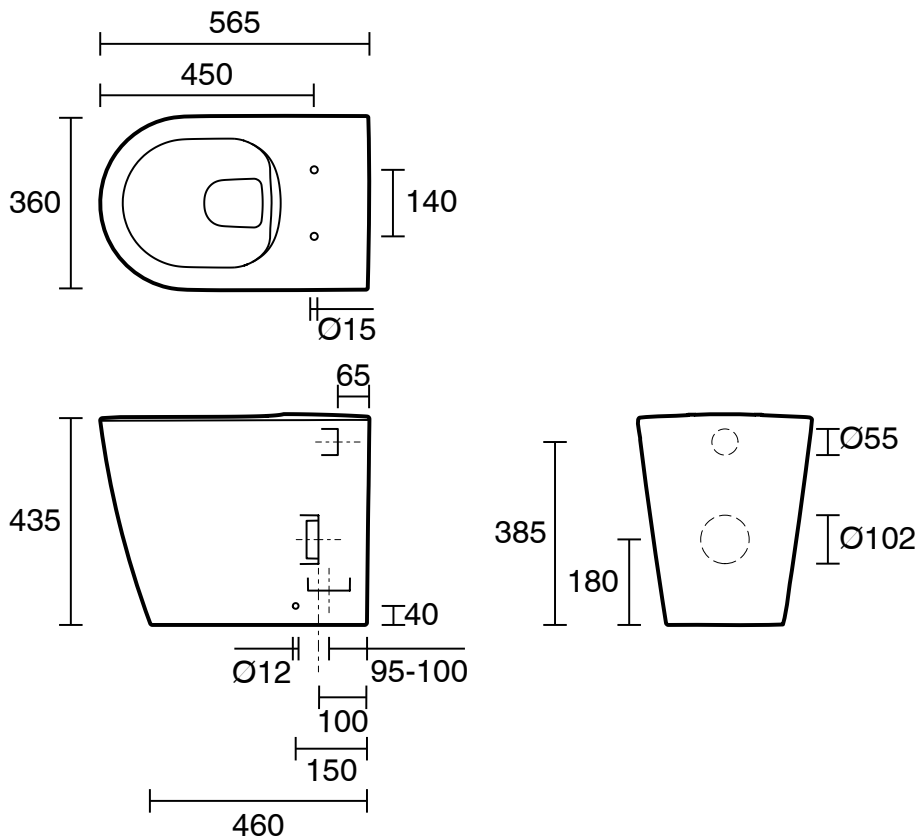

KADO

Kado Lux Back To Wall Rimless Overheight Pan with Thin Soft Close Quick Release Seat (4 Star)

1805497

SPECIFICATIONS

Recommended Use	Domestic, Hotel & Commercial
Pan Material	Vitreous China
Toilet Seat Material	Polypropylene (PP)
Weight of Pan	31.5 kg
Toilet Seat	Soft Close Quick Release Thin
Rim Configuration	Rimless
Pan Fixing	Screwed to the floor using brackets (supplied) and bedded with sealant

WARRANTY

Warranty - Domestic Use	10 Years
Spare Parts & Labour	12 Months

Please refer to Warranty Page for full Terms and Conditions

Dimensions are nominal measurements only.

CLEANING RECOMMENDATIONS:

We recommend the use of soapy water or approved cleaners. This product should not be cleaned with abrasive materials. Damage caused by any improper treatment is not covered by the product warranty. Refer to Warranty Conditions

Disclaimer: Products in this specification manual must by regulation be installed by licensed and registered trade people. The manufacturer/distributor reserves the right to vary specifications or delete models from their range without prior notification. Dimensions are nominal measurements only. Dimensions and set-outs listed are correct at time of publication however the manufacturer/distributor takes no responsibility for printing errors.

Published 26/09/2024

To see the complete Kado range go to www.reece.com.au/bathrooms