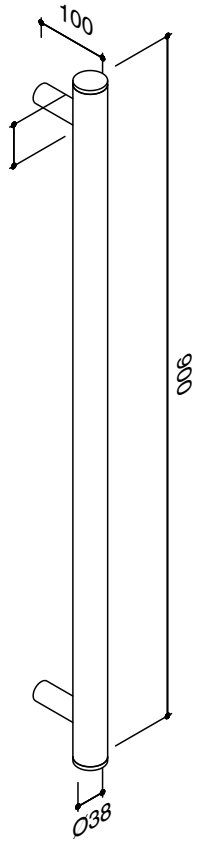

Milli Mood Edit Vertical Single Heated Towel Rail 900 x 38mm PVD Brushed Gold

2020371

SPECIFICATIONS

Recommended Use	Domestic, Hotel & Commercial
Colour	Brushed Gold
Material	Copper Tube
Electrical Connection	Hardwired
Electrical Connection Position	Bottom Bracket
Heating Method	Water Filled
Power Wattage	20 W
Voltage	240 Volts
IP Rating	IPX5

WARRANTY

Warranty - Domestic Use	10 Years
Spare Parts & Labour	12 Months

Please refer to Warranty Page for full Terms and Conditions

Dimensions are nominal measurements only.

CLEANING RECOMMENDATIONS:

We recommend the use of a soft dry cloth. This product should not be cleaned with abrasive materials or cleaning agents. Damage caused by improper treatment is not covered by the product warranty - refer to warranty conditions.

Disclaimer: Products in this specification manual must by regulation be installed by licensed and registered trade people. The manufacturer/distributor reserves the right to vary specifications or delete models from their range without prior notification. Dimensions are nominal measurements only. Dimensions and set-outs listed are correct at time of publication however the manufacturer/distributor takes no responsibility for printing errors.
Published 24/02/2023

To see the complete Milli range go to www.reece.com.au/bathrooms