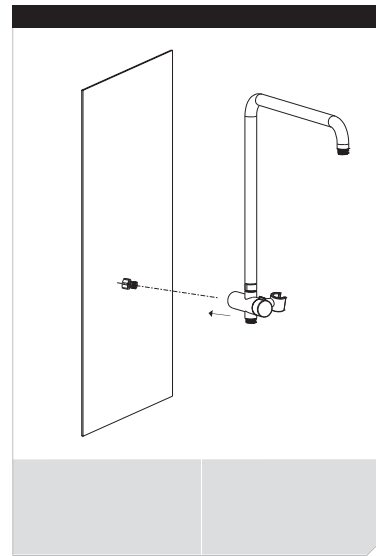

Mizu Soothe Short Twin Rail (5 Star)

INSTALLATION INSTRUCTIONS

Plumbers, please ensure a copy of the installation instructions is left with the end user for future reference