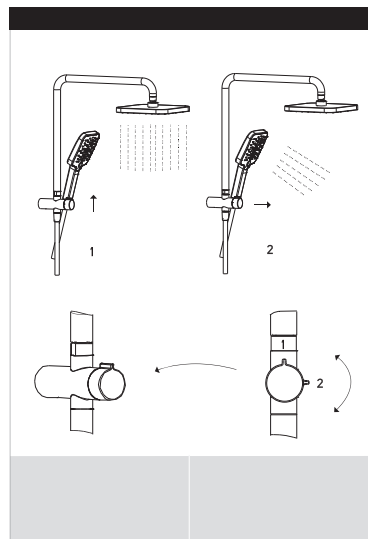

Mizu Soothe Short Twin Rail (5 Star)

INSTALLATION INSTRUCTIONS

Plumbers, please ensure a copy of the installation instructions is left with the end user for future reference