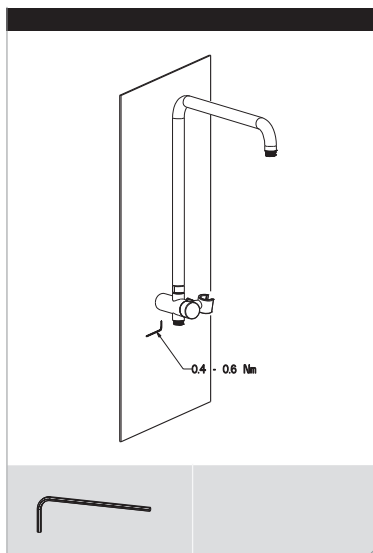

Mizu Soothe Short Twin Rail (5 Star)

INSTALLATION INSTRUCTIONS

Plumbers, please ensure a copy of the installation instructions is left with the end user for future reference