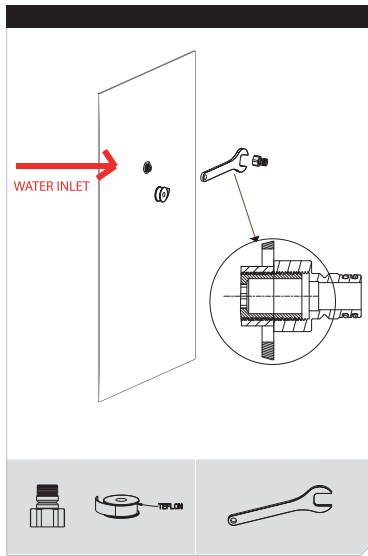

Mizu Soothe Short Twin Rail (5 Star)

INSTALLATION INSTRUCTIONS

Plumbers, please ensure a copy of the installation instructions is left with the end user for future reference