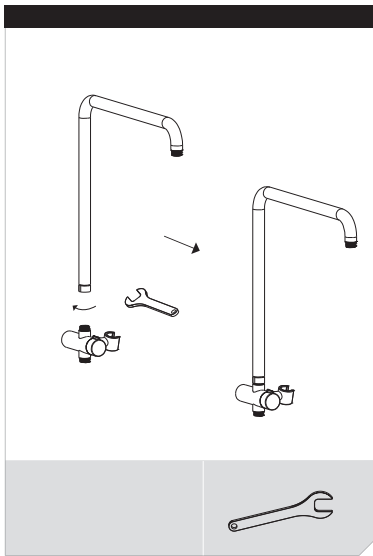

Mizu Soothe Short Twin Rail (5 Star)

INSTALLATION INSTRUCTIONS

Plumbers, please ensure a copy of the installation instructions is left with the end user for future reference