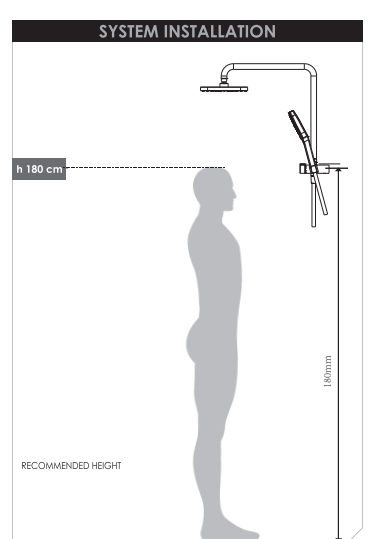

Mizu Soothe Short Twin Rail (5 Star)

INSTALLATION INSTRUCTIONS

Plumbers, please ensure a copy of the installation instructions is left with the end user for future reference