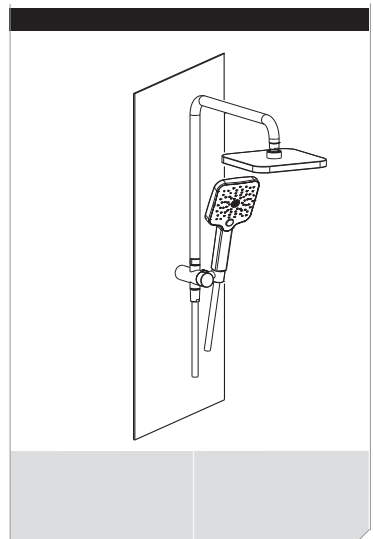

Mizu Soothe Short Twin Rail (5 Star)

INSTALLATION INSTRUCTIONS

Plumbers, please ensure a copy of the installation instructions is left with the end user for future reference