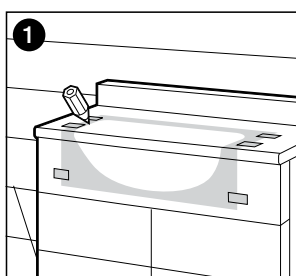

### 520MM X 400MM

Dimensions are nominal measurements only.

#### SPECIFICATIONS

<b>Recommended use</b>	Domestic, Hotel & Commercial
<b>Material</b>	Vitreous China
<b>Colour</b>	White
<b>Capacity</b>	3.75 Litres
<b>Weight</b>	10.5kg
<b>Taphole availability</b>	1 Taphole
<b>Overflow</b>	Yes
<b>Plug and waste</b>	Suits 32 x 40mm Overflow Waste (not supplied)
<b>Fixing</b>	Bolted to the benchtop using fixing clip supplied and siliconed into place.
<b>Additional Information</b>	Cut out template supplied.

ROCA

**DEBBA SEMI RECESSED BASIN 500MM X 400MM****INSTALLATION INSTRUCTIONS**

Counter Top Cut Detail

Plumbers, please ensure a copy of the installation instructions is left with the end user for future reference