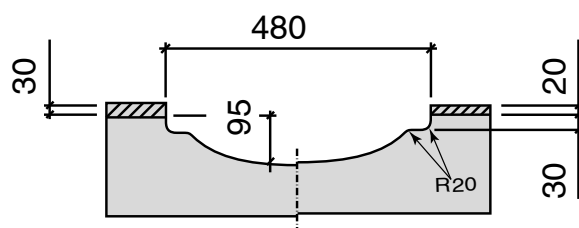

ROCA

DEBBA SEMI RECESSED BASIN 500MM X 400MM

INSTALLATION INSTRUCTIONS

Counter Top Cut Detail

Plumbers, please ensure a copy of the installation instructions is left with the end user for future reference