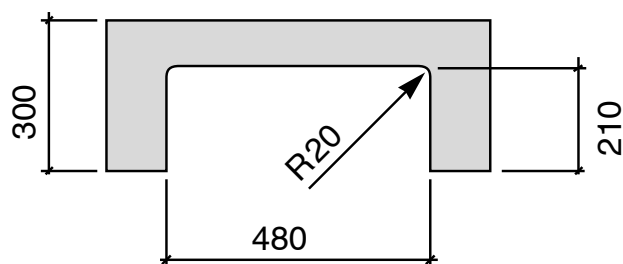

### 520MM X 400MM

Dimensions are nominal measurements only.

#### SPECIFICATIONS

<b>Recommended use</b>	Domestic, Hotel & Commercial
<b>Material</b>	Vitreous China
<b>Colour</b>	White
<b>Capacity</b>	3.75 Litres
<b>Weight</b>	10.5kg
<b>Taphole availability</b>	1 Taphole
<b>Overflow</b>	Yes
<b>Plug and waste</b>	Suits 32 x 40mm Overflow Waste (not supplied)
<b>Fixing</b>	Bolted to the benchtop using fixing clip supplied and siliconed into place.
<b>Additional Information</b>	Cut out template supplied.

ROCA

**DEBBA SEMI RECESSED BASIN 500MM X 400MM****INSTALLATION INSTRUCTIONS**

Counter Top Cut Detail

Plumbers, please ensure a copy of the installation instructions is left with the end user for future reference