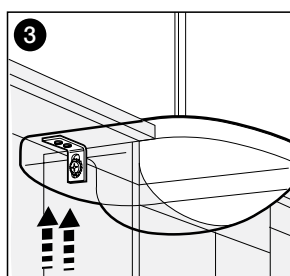

### 520MM X 400MM

Dimensions are nominal measurements only.

#### SPECIFICATIONS

<b>Recommended use</b>	Domestic, Hotel & Commercial
<b>Material</b>	Vitreous China
<b>Colour</b>	White
<b>Capacity</b>	3.75 Litres
<b>Weight</b>	10.5kg
<b>Taphole availability</b>	1 Taphole
<b>Overflow</b>	Yes
<b>Plug and waste</b>	Suits 32 x 40mm Overflow Waste (not supplied)
<b>Fixing</b>	Bolted to the benchtop using fixing clip supplied and siliconed into place.
<b>Additional Information</b>	Cut out template supplied.

ROCA

**DEBBA SEMI RECESSED BASIN 500MM X 400MM****INSTALLATION INSTRUCTIONS**

Counter Top Cut Detail

Plumbers, please ensure a copy of the installation instructions is left with the end user for future reference