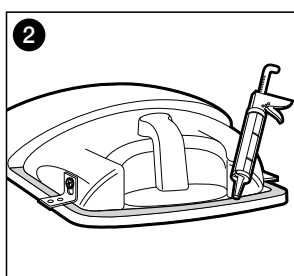

ROCA

DEBBA SEMI RECESSED BASIN 500MM X 400MM

INSTALLATION INSTRUCTIONS

Counter Top Cut Detail

Plumbers, please ensure a copy of the installation instructions is left with the end user for future reference