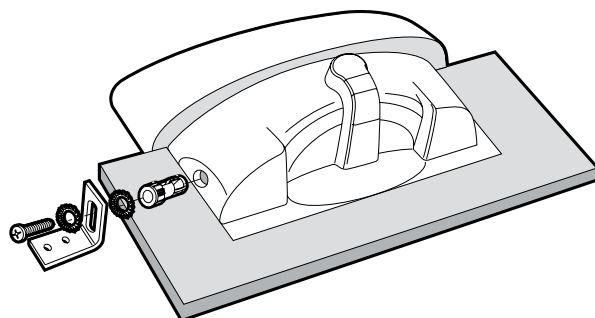

### 520MM X 400MM

Dimensions are nominal measurements only.

#### SPECIFICATIONS

<b>Recommended use</b>	Domestic, Hotel & Commercial
<b>Material</b>	Vitreous China
<b>Colour</b>	White
<b>Capacity</b>	3.75 Litres
<b>Weight</b>	10.5kg
<b>Taphole availability</b>	1 Taphole
<b>Overflow</b>	Yes
<b>Plug and waste</b>	Suits 32 x 40mm Overflow Waste (not supplied)
<b>Fixing</b>	Bolted to the benchtop using fixing clip supplied and siliconed into place.
<b>Additional Information</b>	Cut out template supplied.

ROCA

**DEBBA SEMI RECESSED BASIN 500MM X 400MM****INSTALLATION INSTRUCTIONS**

Counter Top Cut Detail

Plumbers, please ensure a copy of the installation instructions is left with the end user for future reference