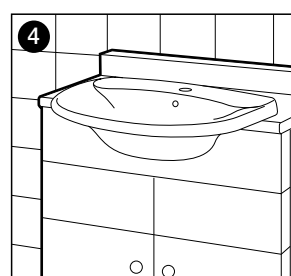

### 520MM X 400MM

Dimensions are nominal measurements only.

#### SPECIFICATIONS

<b>Recommended use</b>	Domestic, Hotel & Commercial
<b>Material</b>	Vitreous China
<b>Colour</b>	White
<b>Capacity</b>	3.75 Litres
<b>Weight</b>	10.5kg
<b>Taphole availability</b>	1 Taphole
<b>Overflow</b>	Yes
<b>Plug and waste</b>	Suits 32 x 40mm Overflow Waste (not supplied)
<b>Fixing</b>	Bolted to the benchtop using fixing clip supplied and siliconed into place.
<b>Additional Information</b>	Cut out template supplied.

ROCA

**DEBBA SEMI RECESSED BASIN 500MM X 400MM****INSTALLATION INSTRUCTIONS**

Counter Top Cut Detail

Plumbers, please ensure a copy of the installation instructions is left with the end user for future reference