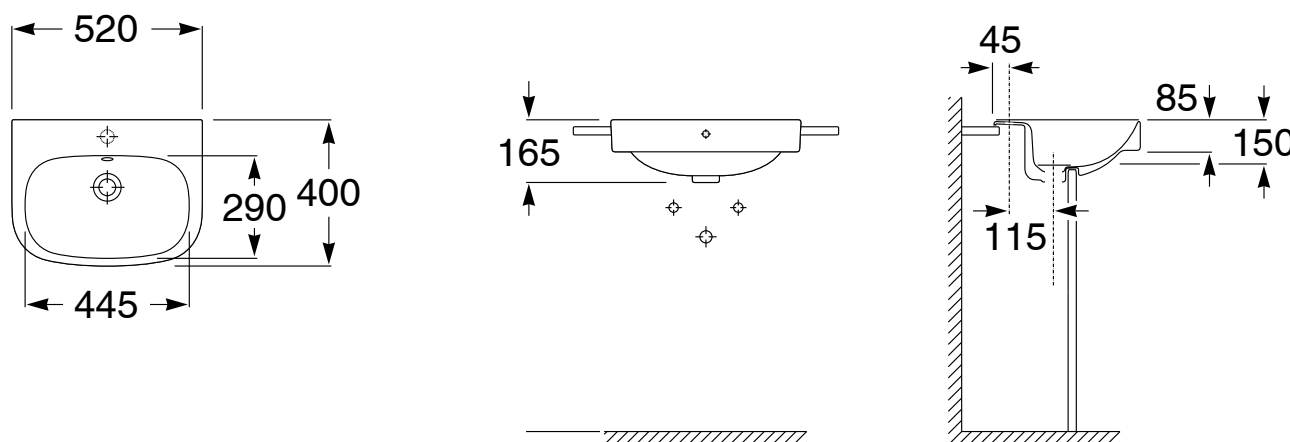

### 520MM X 400MM

Dimensions are nominal measurements only.

#### SPECIFICATIONS

<b>Recommended use</b>	Domestic, Hotel & Commercial
<b>Material</b>	Vitreous China
<b>Colour</b>	White
<b>Capacity</b>	3.75 Litres
<b>Weight</b>	10.5kg
<b>Taphole availability</b>	1 Taphole
<b>Overflow</b>	Yes
<b>Plug and waste</b>	Suits 32 x 40mm Overflow Waste (not supplied)
<b>Fixing</b>	Bolted to the benchtop using fixing clip supplied and siliconed into place.
<b>Additional Information</b>	Cut out template supplied.

ROCA

**DEBBA SEMI RECESSED BASIN 500MM X 400MM****INSTALLATION INSTRUCTIONS**

Counter Top Cut Detail

Plumbers, please ensure a copy of the installation instructions is left with the end user for future reference