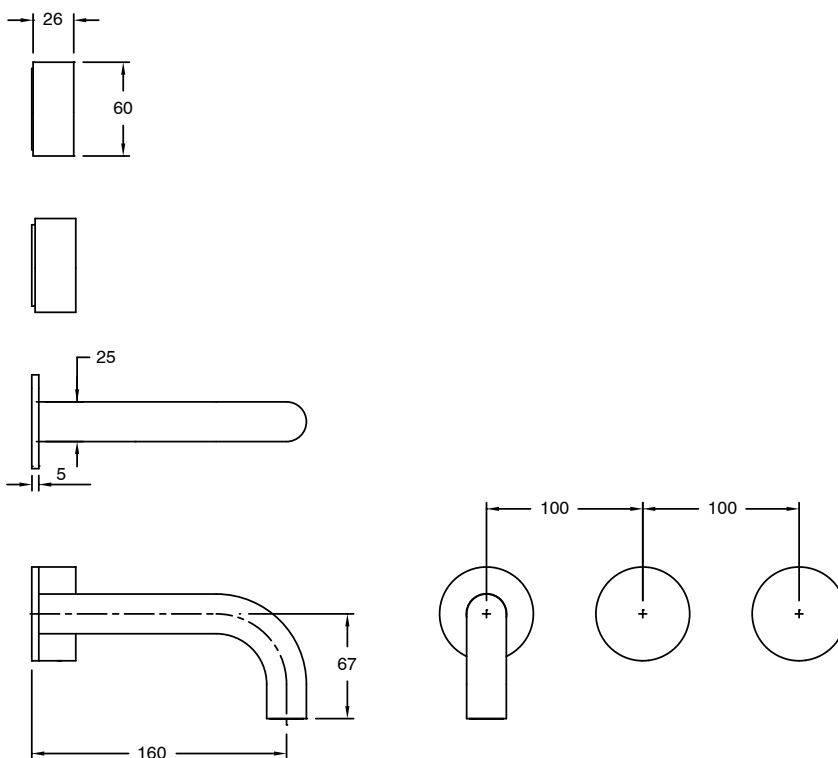

SUSSEX

**Sussex Pure Wall Bath Hostess System 200mm Right Hand with Cirque Textured Handles
PVD Brushed Bronze
9511054**

SPECIFICATIONS	
Recommended Use	Residential;Commercial
Colour Finish	Brushed Bronze
Primary Material	DR Brass
Recommended Pressure Range	150 - 500 kPa as per AS3500
Max Continuous Working Temperature (deg C)	65
Min Continuous Working Temperature (deg C)	1
WARRANTY	
Residential Use (Years)	40
Commercial Use (Years)	10
<i>Please refer to Sussex Warranty page for full Terms and Conditions</i>	

Disclaimer: Products in this specification manual must by regulation be installed by licensed and registered trade people. The manufacturer/distributor reserves the right to vary specifications or delete models from their range without prior notification. Dimensions are nominal measurements only. Dimensions and set-outs listed are correct at time of publication however the manufacturer/distributor takes no responsibility for printing errors.