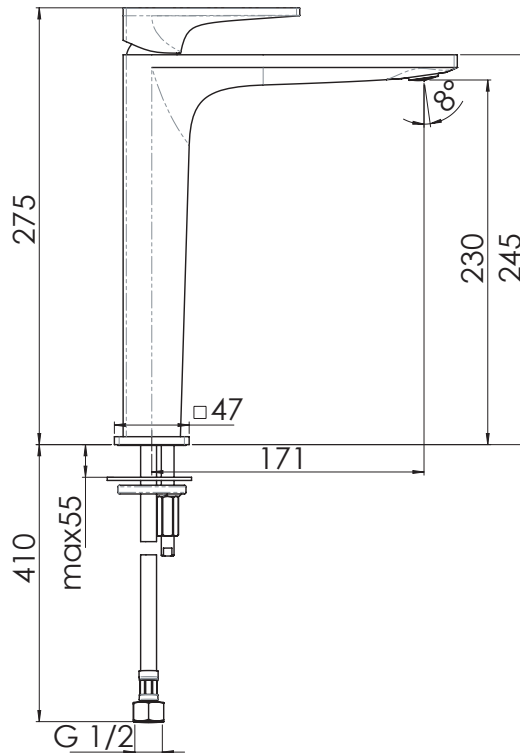

Milli

Milli Zato Extended Basin Mixer Chrome (5 Star)

2269830

SPECIFICATIONS

Recommended Use	Domestic, Hotel & Commercial
Colour	Chrome
Finish	Polished
Material	DR Brass
Recommended Pressure Range	150-500kPa
Maximum Continuous Working Pressure	1000kPa
Maximum Continuous Working Temperature	65 deg C

WARRANTY

Warranty - Domestic Use	15 Years
Spare Parts & Labour	12 Months

Please refer to Warranty Page for full Terms and Conditions

Dimensions are nominal measurements only.

CLEANING RECOMMENDATIONS:

We recommend the use of soapy water or approved cleaners. This product should not be cleaned with abrasive materials. Damage caused by any improper treatment is not covered by the product warranty. Refer to Warranty Conditions

Disclaimer: Products in this specification manual must by regulation be installed by licensed and registered trade people. The manufacturer/distributor reserves the right to vary specifications or delete models from their range without prior notification. Dimensions are nominal measurements only. Dimensions and set-outs listed are correct at time of publication however the manufacturer/distributor takes no responsibility for printing errors.

Published 18/06/2021

To see the complete Milli range go to www.reece.com.au