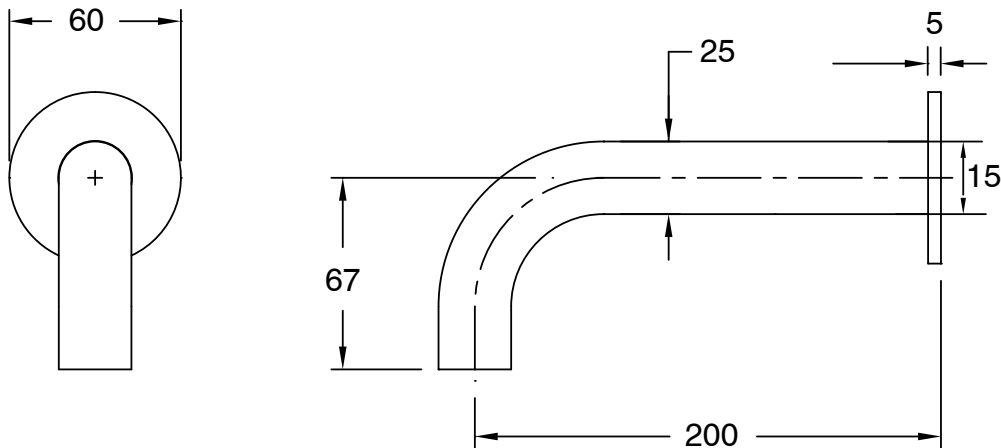

SUSSEX

Sussex Pure Wall Basin Outlet 200mm PVD Brushed Bronze (3 Star)

9511091

SPECIFICATIONS	
Recommended Use	Residential;Commercial
Colour Finish	Brushed Bronze
Primary Material	DR Brass
Recommended Pressure Range	150 - 500 kPa as per AS3500
Max Continuous Working Temperature (deg C)	65
Min Continuous Working Temperature (deg C)	1
WARRANTY	
Residential Use (Years)	40
Commercial Use (Years)	10
<i>Please refer to Sussex Warranty page for full Terms and Conditions</i>	