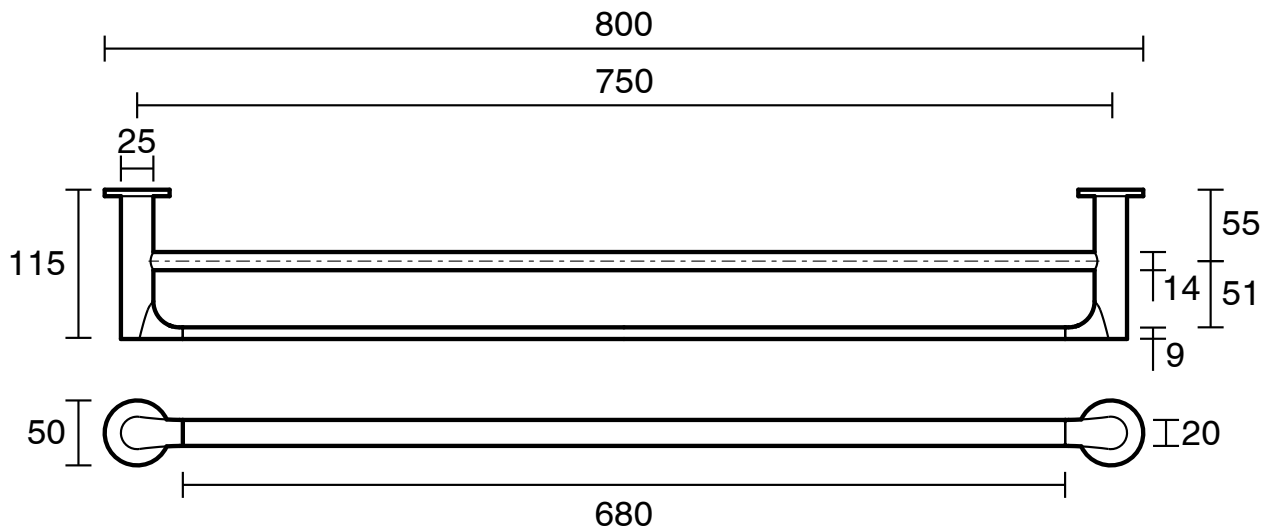

## Mizu Silk Double Towel Rail 750mm Brushed Brass

9512499

SPECIFICATIONS	
Recommended Use	Domestic;Hotel;Commercial
Colour Finish	Brushed Brass
Primary Material	Zinc
WARRANTY	
Replacement Only - Domestic Use (Years)	10
Parts Replacement Only (Years)	1
<i>Please refer to Warranty Page for full Terms and Conditions</i>	

Dimensions are nominal measurements only.