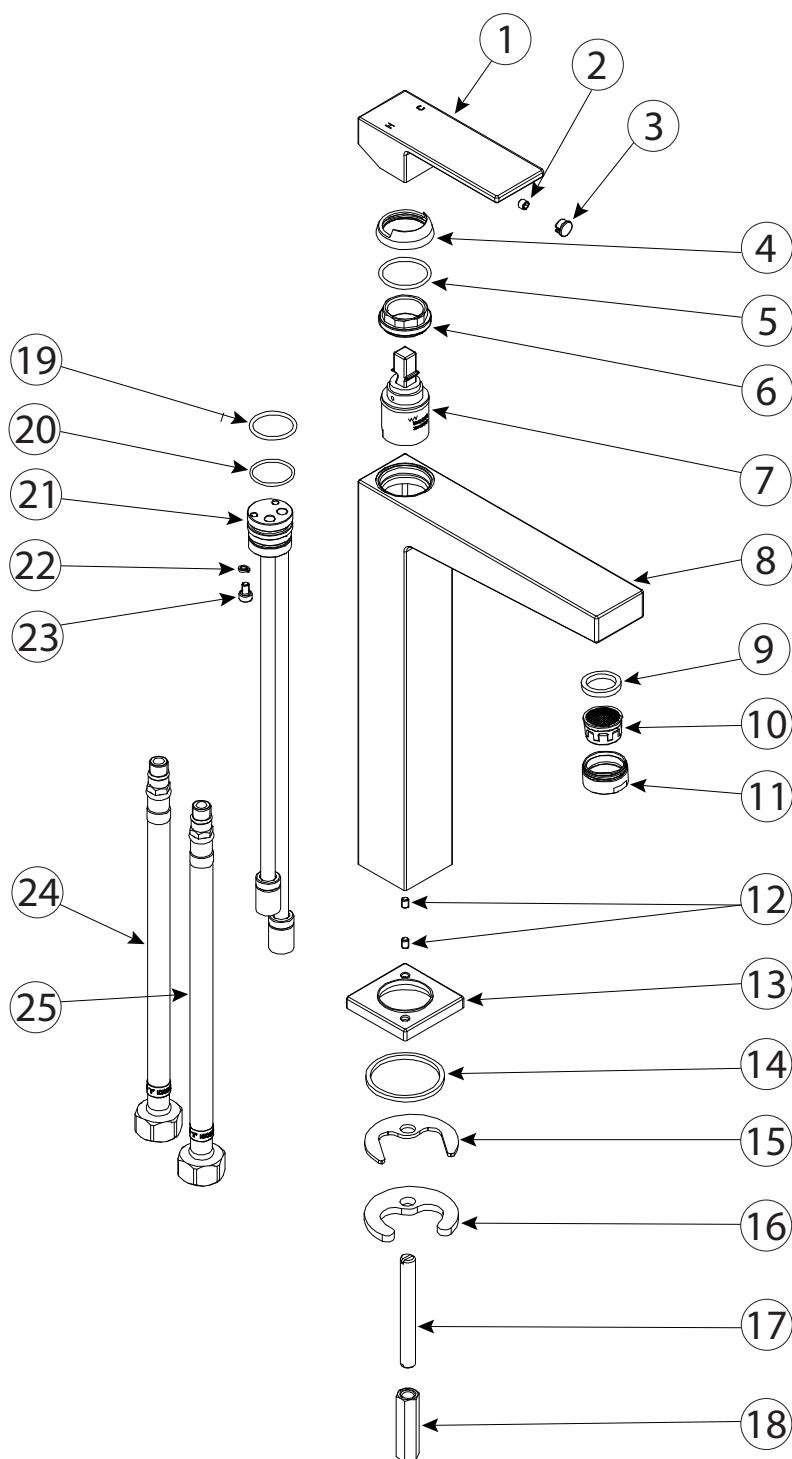

m i z u

Mizu Bloc MK2 Extended Basin Mixer Chrome (4*)

Number	Part	Number	Part
1-3	Handle Complete	12	Grub Screw
4	Cartridge Dome	13	Dress Ring
5	O-Ring	14-18	Fixing Kit
6	Cartridge Locknut	19-20	O-Rings
7	Cartridge	21	Manifold Body
8	Mixer Body	22-23	Fixing Pins
9-11	Aerator Complete	24	Flexible Hose (Hot)
		25	Flexible Hose (Cold)