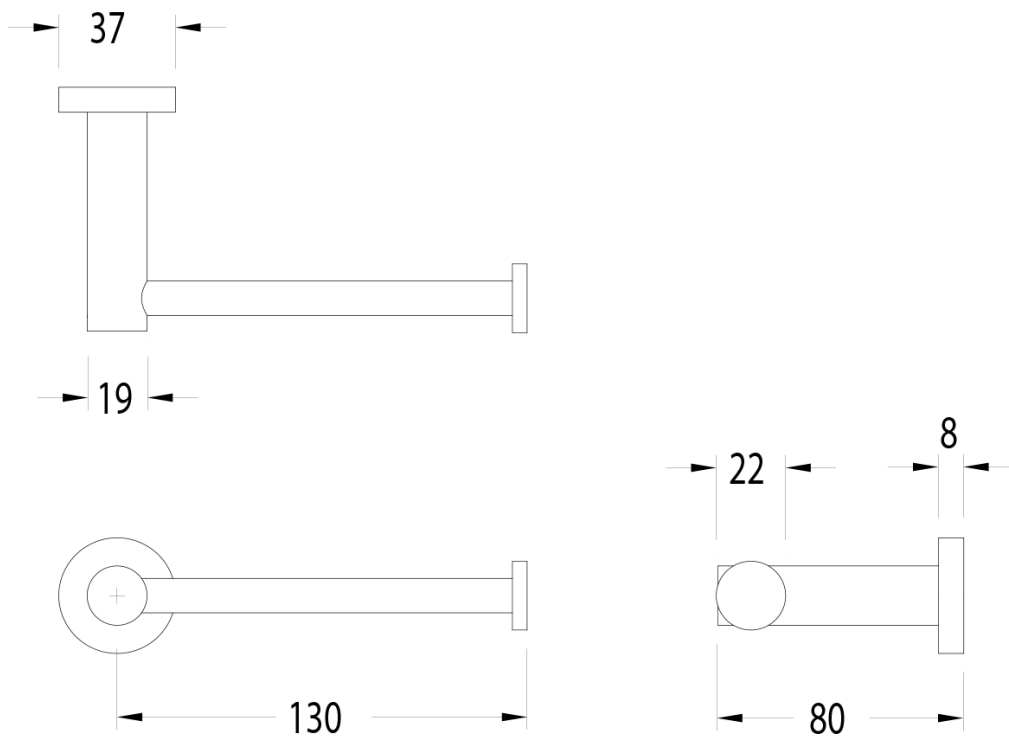

SUSSEX

Sussex Pure Toilet Roll Holder PVD Brushed Gunmetal

9511784

SPECIFICATIONS	
Recommended Use	Residential;Commercial
Colour Finish	Brushed Smoke Gunmetal
Primary Material	DR Brass
WARRANTY	
Residential Use (Years)	40
Commercial Use (Years)	10
<i>Please refer to Sussex Warranty page for full Terms and Conditions</i>	