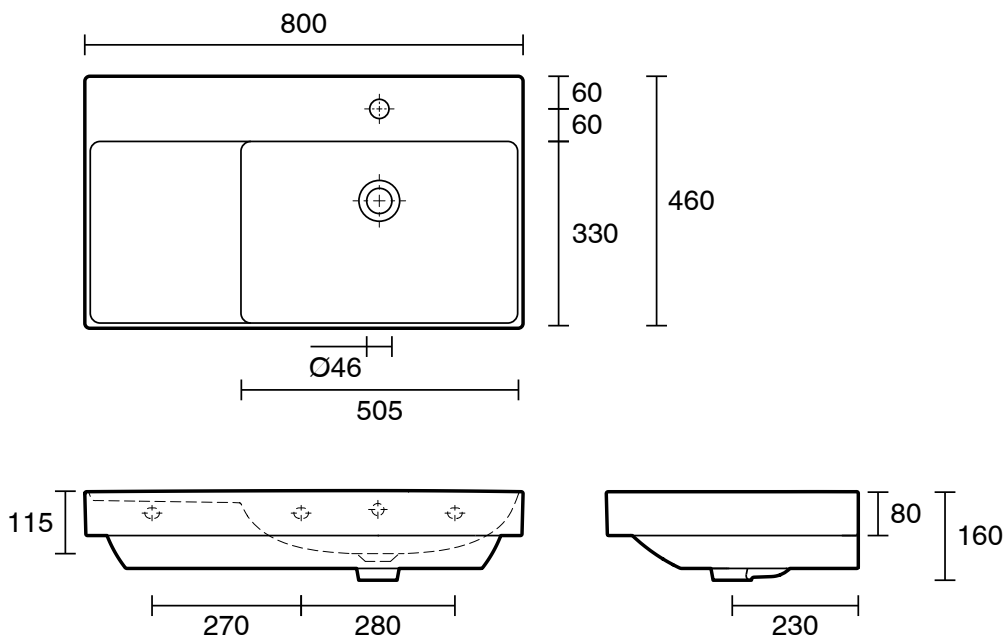

Roca Ona Wall Hung Basin 800mm x 460mm 1 Taphole with Left Hand Shelf Overflow White

9512572

SPECIFICATIONS

Recommended Use	Domestic, Hotel & Commercial
Material	Fineceramic
Basin Colour	White
Bowl Capacity	6.9 ltr
Weight	23 kg
Taphole Configuration	1 Taphole
Overflow Configuration	Integrated Overflow
Plug & Waste	Sold Separately
Tapware	Sold Separately

WARRANTY

Warranty - Domestic Use	15 Years
Spare Parts & Labour	12 Months

Please refer to Warranty Page for full Terms and Conditions

Dimensions are nominal measurements only.

CLEANING RECOMMENDATIONS:

We recommend the use of soapy water or approved cleaners. This product should not be cleaned with abrasive materials. Damage caused by any improper treatment is not covered by the product warranty. Refer to Warranty Conditions

Disclaimer: Products in this specification manual must by regulation be installed by licensed and registered trade people. The manufacturer/distributor reserves the right to vary specifications or delete models from their range without prior notification. Dimensions are nominal measurements only. Dimensions and set-outs listed are correct at time of publication however the manufacturer/distributor takes no responsibility for printing errors.

Published 05/07/2024

To see the complete Roca range go to
www.reece.com.au