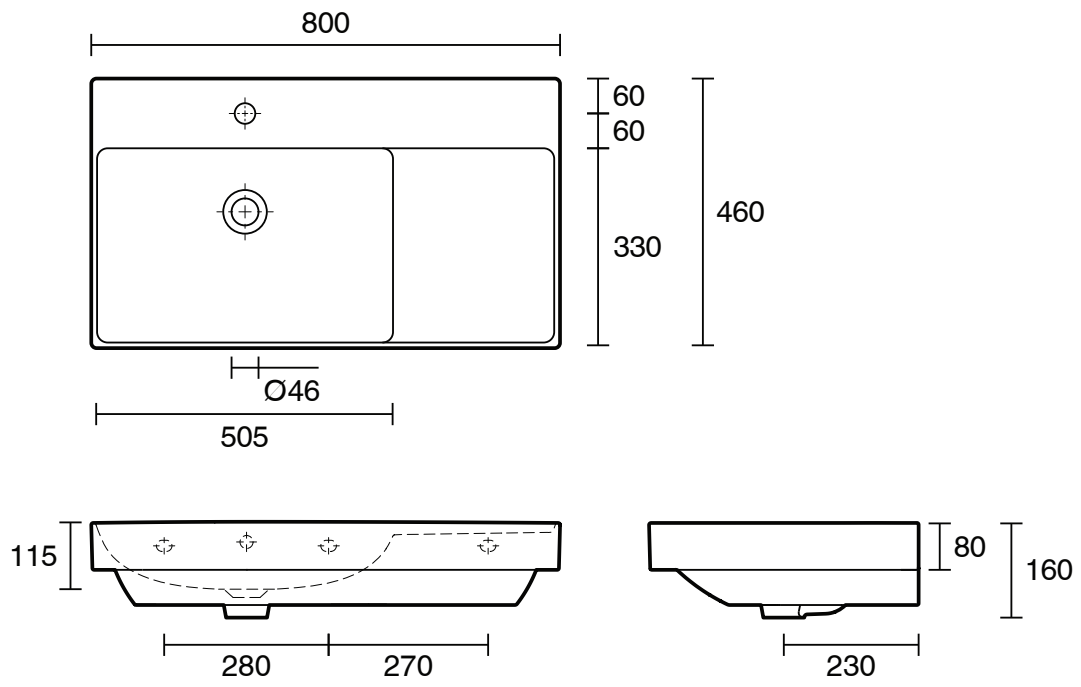

Roca Ona Wall Hung Basin 800mm x 460mm 1 Taphole Left Hand Overflow White

9512572

SPECIFICATIONS	
Recommended Use	Domestic, Hotel & Commercial
Material	Fineceramic
Basin Colour	White
Bowl Capacity	6.9 ltr
Weight	23 kg
Taphole Configuration	1 Taphole
Overflow Configuration	Integrated Overflow
Plug & Waste	Sold Separately
Tapware	Sold Separately
WARRANTY	
Warranty - Domestic Use	15 Years
Spare Parts & Labour	12 Months
<i>Please refer to Warranty Page for full Terms and Conditions</i>	