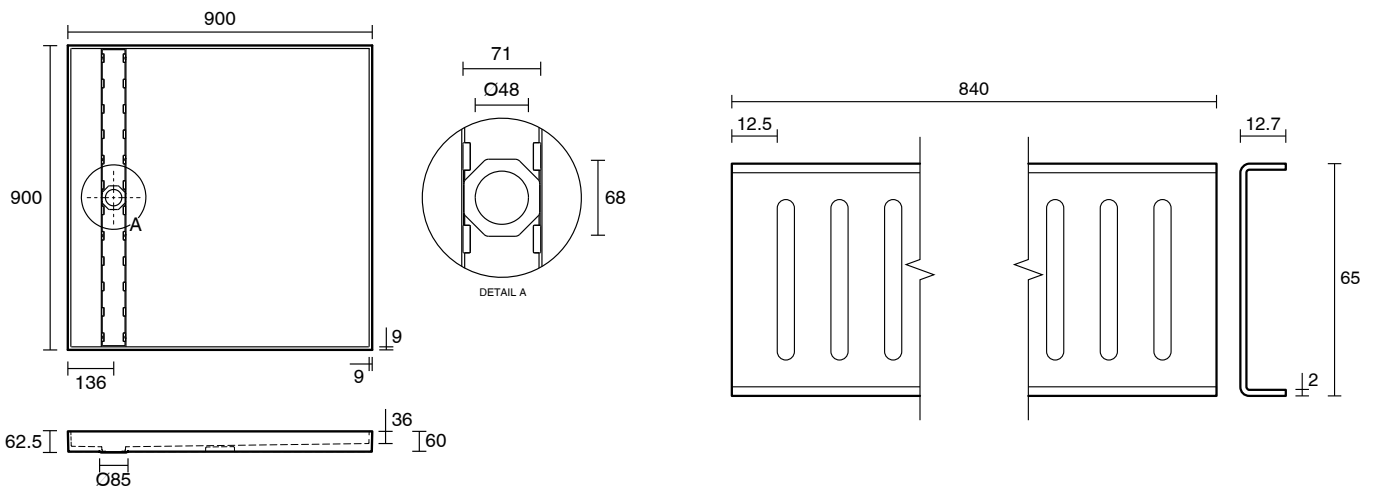

Posh Solus Tile Over Shower Tray with 1140mm Long Rear Stainless Steel Standard Channel (For 3 Wall / Alcove Install) 900mm x 900mm

9512238

SPECIFICATIONS

Recommended Use	Domestic, Hotel & Commercial
Shower Base Colour	Grey
Shower Base Material	SMC
Shower Grate Material	Stainless Steel (316 Grade)
Waste Position	Centre Rear
Shower Base Waste Size	50 mm
Weight of Shower Base	20 kg
Usage	Alcove Install

WARRANTY

Warranty - Domestic Use	10 Years
Spare Parts & Labour	12 Months

Please refer to Warranty Page for full Terms and Conditions

Dimensions are nominal measurements only.

CLEANING RECOMMENDATIONS:

We recommend the use of soapy water or approved cleaners. This product should not be cleaned with abrasive materials. Damage caused by any improper treatment is not covered by the product warranty. Refer to Warranty Conditions

Disclaimer: Products in this specification manual must by regulation be installed by licensed and registered trade people. The manufacturer/distributor reserves the right to vary specifications or delete models from their range without prior notification. Dimensions are nominal measurements only. Dimensions and set-outs listed are correct at time of publication however the manufacturer/distributor takes no responsibility for printing errors.

Published 31/07/2023

To see the complete Posh range go to
www.reece.com.au