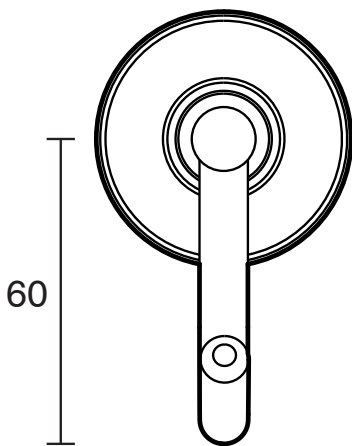

KADO

Kado Era Robe Hook Chrome

9507736

SPECIFICATIONS

Recommended Use	Domestic, Hotel & Commercial
Colour	Chrome
Material	Zinc/Steel

WARRANTY

Replacement Only - Domestic Use	10 Years
Parts Replacement Only	12 Months

Please refer to Warranty Page for full Terms and Conditions

Dimensions are nominal measurements only.

CLEANING RECOMMENDATIONS:

We recommend the use of soapy water or approved cleaners. This product should not be cleaned with abrasive materials. Damage caused by any improper treatment is not covered by the product warranty. Refer to Warranty Conditions

Disclaimer: Products in this specification manual must by regulation be installed by licensed and registered trade people. The manufacturer/distributor reserves the right to vary specifications or delete models from their range without prior notification. Dimensions are nominal measurements only. Dimensions and set-outs listed are correct at time of publication however the manufacturer/distributor takes no responsibility for printing errors.

Published 12/10/2023

To see the complete Kado range go to www.reece.com.au