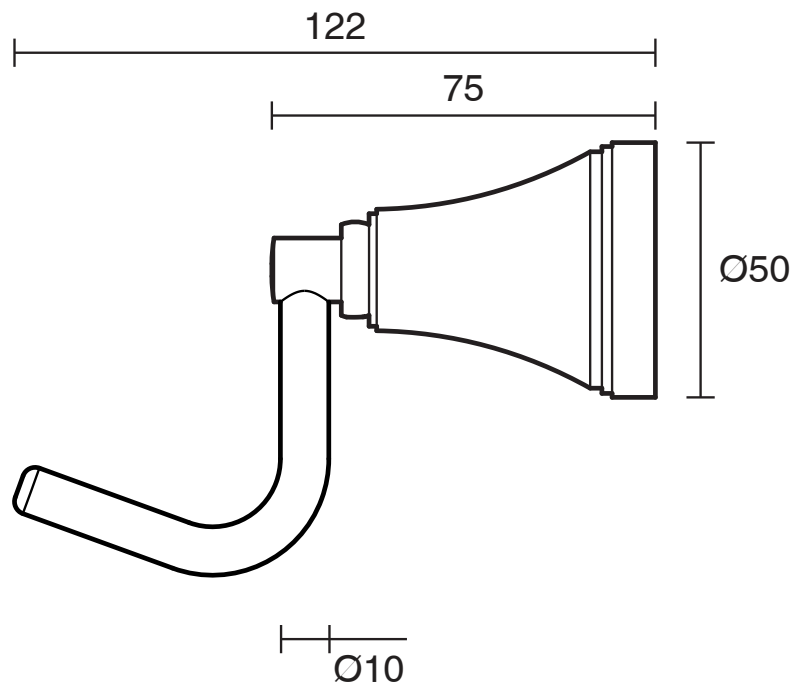

KADO

Kado Era Robe Hook Chrome

9507736

SPECIFICATIONS

Recommended Use	Domestic, Hotel & Commercial
Colour	Chrome
Material	Zinc/Steel

WARRANTY

Replacement Only - Domestic Use	10 Years
Parts Replacement Only	12 Months

Please refer to Warranty Page for full Terms and Conditions

Dimensions are nominal measurements only.

CLEANING RECOMMENDATIONS:

We recommend the use of soapy water or approved cleaners. This product should not be cleaned with abrasive materials. Damage caused by any improper treatment is not covered by the product warranty. Refer to Warranty Conditions

Disclaimer: Products in this specification manual must by regulation be installed by licensed and registered trade people. The manufacturer/distributor reserves the right to vary specifications or delete models from their range without prior notification. Dimensions are nominal measurements only. Dimensions and set-outs listed are correct at time of publication however the manufacturer/distributor takes no responsibility for printing errors.

Published 12/10/2023

To see the complete Kado range go to www.reece.com.au