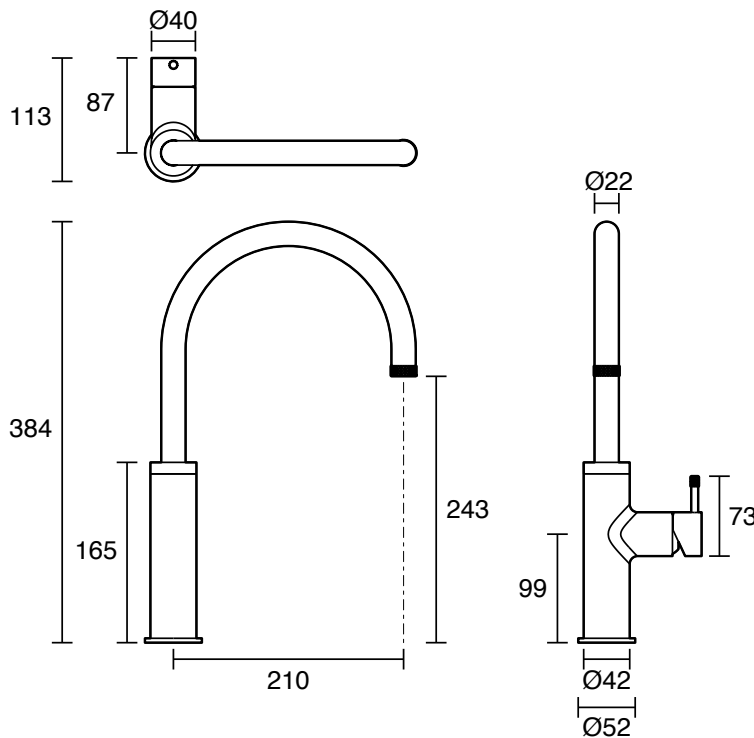

SUSSEX

Sussex Scala Nova Sink Mixer PVD Brushed Gold (5 Star) Lead Free

43174

SPECIFICATIONS	
Recommended Use	Residential;Commercial
Colour Finish	Brushed Gold
Primary Material	Lead Free Brass
Recommended Pressure Range	150 - 500 kPa as per AS3500
Max Continuous Working Temperature (deg C)	65
Min Continuous Working Temperature (deg C)	1
WARRANTY	
Residential Use (Years)	40
Commercial Use (Years)	10
<i>Please refer to Sussex Warranty page for full Terms and Conditions</i>	

Disclaimer: Products in this specification manual must by regulation be installed by licensed and registered trade people. The manufacturer/distributor reserves the right to vary specifications or delete models from their range without prior notification. Dimensions are nominal measurements only. Dimensions and set-outs listed are correct at time of publication however the manufacturer/distributor takes no responsibility for printing errors.