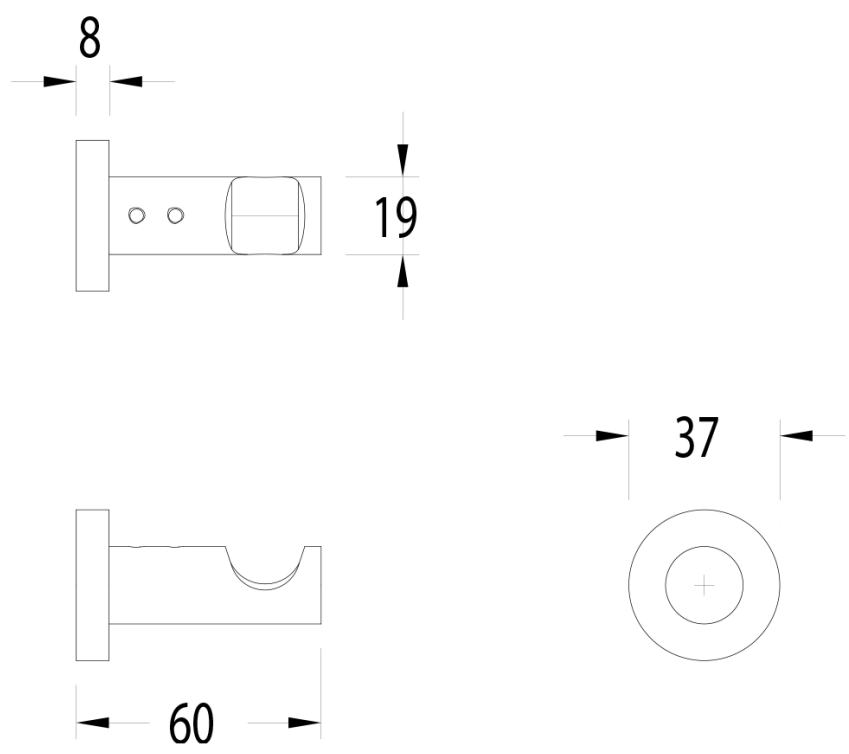

SUSSEX

Sussex Pure Robe Hook Matte Black

2281246

SPECIFICATIONS	
Recommended Use	Residential;Commercial
Colour Finish	Matte Black
Primary Material	DR Brass
WARRANTY	
Residential Use (Years)	40
Commercial Use (Years)	10
<i>Please refer to Sussex Warranty page for full Terms and Conditions</i>	

Disclaimer: Products in this specification manual must by regulation be installed by licensed and registered trade people. The manufacturer/distributor reserves the right to vary specifications or delete models from their range without prior notification. Dimensions are nominal measurements only. Dimensions and set-outs listed are correct at time of publication however the manufacturer/distributor takes no responsibility for printing errors.