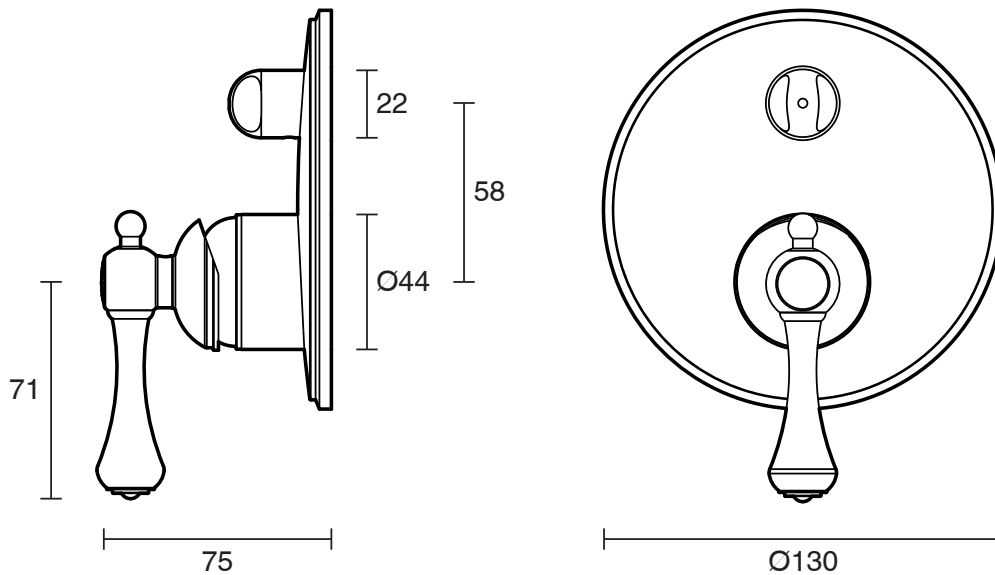

KADO

Kado Era Shower Mixer with Diverter Chrome

2263705

SPECIFICATIONS	
Recommended Use	Domestic, Hotel & Commercial
Colour	Chrome
Finish	Polished
Material	DR Brass
Recommended Pressure Range	150 - 500 kPa
Maximum Continuous Working Temperature	80 deg C
Suitable for Storage Tank Hot Water	Yes
Suitable for Continuous Flow Hot Water	Yes
Suitable for Gravity Feed Hot Water	No
WARRANTY	
Warranty - Domestic Use	10 Years
Spare Parts & Labour	12 Months
<i>Please refer to Warranty Page for full Terms and Conditions</i>	